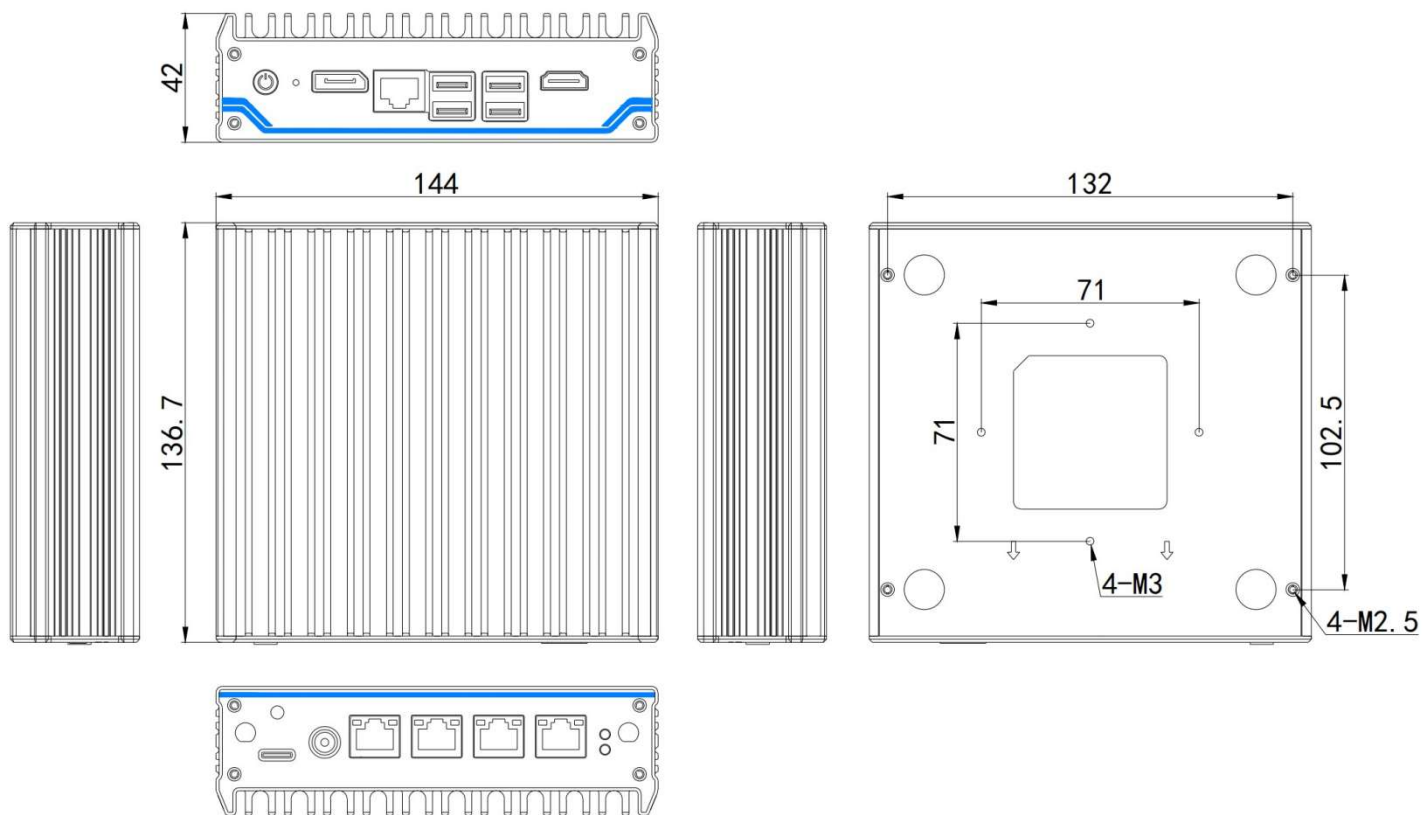

IBOX 4211N

Intel® Celeron® N100 Quad Core processor
Micro Firewall Appliance

Features:

- ◇ All aluminum structure, fanless design,
- ◇ Onboard Intel® Processor N100 Quad Core,
- ◇ Support 4*Intel i225-V 2.5G LAN,
- ◇ Support 3*M.2 Slots (support WiFi+4G/5G at the same time),
- ◇ Support 1*HDMI, 1*DP
- ◇ Support OS:

Specification

mobilator.pl™

Model	IBOX 4211N
Color	Metal gray (color can be customized)
Material	High quality all aluminum alloy
Processor	Onboard Intel® Processor N100 (Quad core quad threading, max turbo 3.4 GHz)
CPU Architecture	Alder Lake-N
RAM	Support 1*DDR4 3200MHz SODIMM Memory Slot, Max. 16GB
BIOS	AMI UEFI BIOS
Display Chip	Intel(R) UHD Graphics
Display Port	1*HDMI,1*DP(Support Synchronous/asynchronous dual display, Resolution Max.4096x2160 @ 60Hz)
Front I/O	1*Power switch,1*DP,1*RJ45 COM(support Console function) 3*USB2.0, 1*USB3.1, 1*HDMI, 1*reset button
Rear I/O	4*RJ45 LAN, 1*DC IN, 1*SIM card slot
Expansion Slot	Support 1*M.2 2280 M-key slot (support SATA protocol) Support 1*M.2 2230 E-key slot (support WIFI, Bluetooth) Support 1*M.2 3052 B-key slot (USB3.0 signal, support 4G/5G), outside SIM slot
Network	4*Intel i225-V 2.5G LAN
Storage	1*M.2 2280 slot, 1*2.5 inch HDD/SSD
Input Voltage	DC 12V input
Other Function	Power-on, timed power-on, network wake-up, PXE boot, watchdog (level 0-255), TPM2.0 security encryption
Work Temp	0℃~ +40℃, surface air flow (HDD), -20℃~ +50℃, surface air flow(SSD), surface air flow
Work Humidity	0% - 95% non-condensing
Certificates	CE, CCC, FCC Class A, ROHS
Dimension	144 * 136.7 * 42 mm
Net Weight	0.79 kg
Application	Firewall, VPN, network server, network security, router, ect

Accessory

Name	Quantity	Specification
Power Adapter	1	12V 3.3A/12V 4A
Power Cord	1	

When WiFi and 4G modules are used at the same time, antenna fixing holes need to be added.