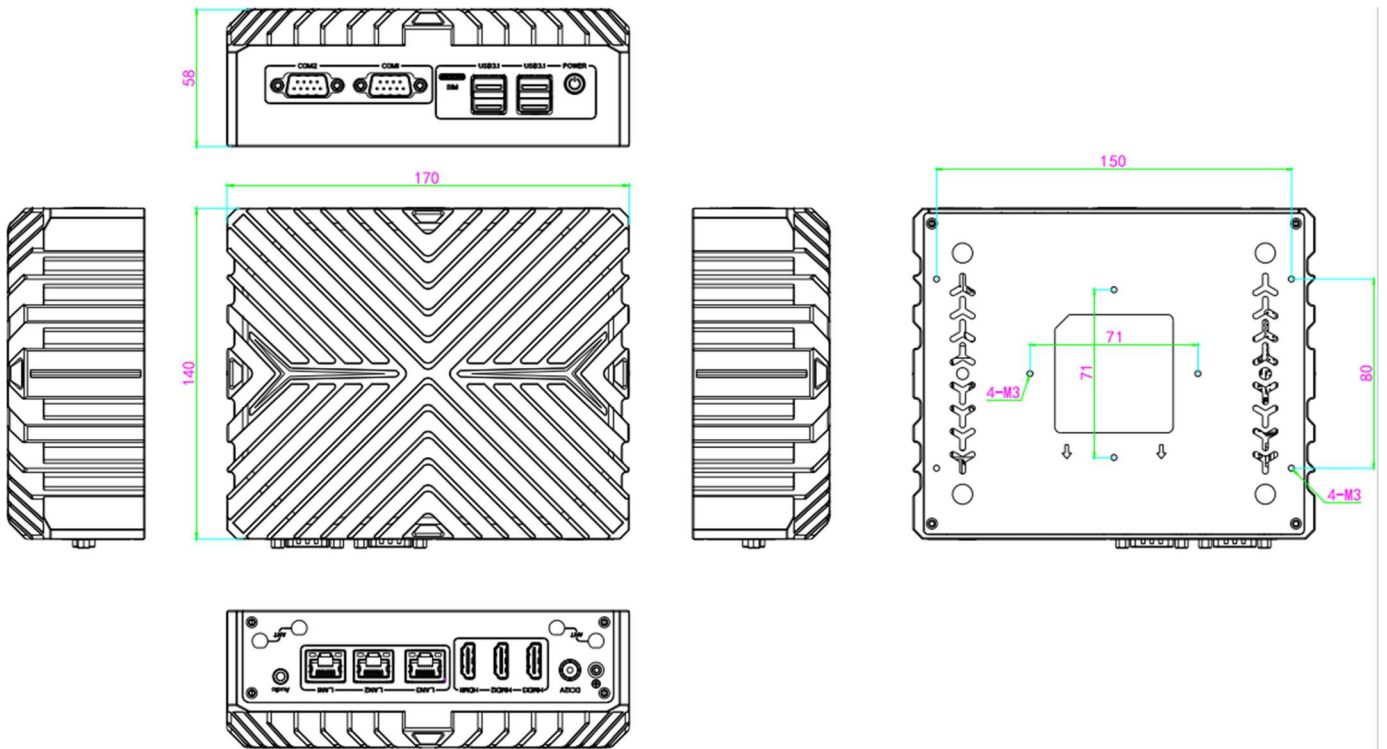

### Features :

- ◇ All aluminum structure;
- ◇ Onboard Intel Core 12<sup>th</sup> intelligent processor;
- ◇ Support 3\*HDMI 4K display port, Support synchronous and asynchronous three display;
- ◇ Support 3\*M.2 slot (support WIFI + 4G/5G in same time);
- ◇ Support 2\*COM( support 2\*RS232/RS485) ;
- ◇ Support DC 12V input;
- ◇ Applicable system :

## Specification

Name	IBOX 2323N
Chassis color	Metal Grey( Colors can be customized)
Material	High quality all aluminium
Processor	Onboard Intel Core i3 1215U( six core eight threads, Turbo. 4.4 GHz) Onboard Intel Core i5 1235U( ten core twelve threads, Turbo. 4.4 GHz) Onboard Intel Core i7 1255U( ten core twelve threads, Turbo. 4.7 GHz)
Memory	Support 1*DDR5 4800 SODIMM memory slot, Max. 32 GB
BIOS	AMI EFI BIOS
Display chip	Intel® Iris® Xe Graphics eligible
Display port	3*HDMI support 4K , Support Synchronous or asynchronous display, Max.4096x2160
Front I/O	2*COM support RS232/RS485 ,1*SIM slot,4*USB3.1, 1*Power button
Rear I/O	1*DC port, 3*HDMI, 3*Intel 2.5G Lan, 1*Audio (Support Mic & Speaker at the same time)
Expansion slot	1*M.2 2280 M-Key slot( NVME) 1*M.2 3052 B-key slot( USB3.0 signal, support 4G/5G) , External SIM card slot 1*2230 E-key slot( support WIFI、 Bluetooth) Expansion Port(The standard does not include these interfaces): 2*USB2.0, 1*4-way GPIO
Network	3*Intel i226-V 2.5G LAN
Storage	1*M.2 2280 slot, 1*2.5 inch HDD
Input	DC 12V input
Other functions	Power-on, timed startup, network wake up, PXE startup, watchdog (level 0-255), TPM2.0 security encryption
Working temp.	0℃ ~ +40℃( business HDD) , -20℃ ~ +50℃( industrial SSD) , Surface air flow
Working humidity	5% ~ 95% Non-condensing
Certification	CE, CCC, FCC Class A, RoHS
Dimension	170 * 140 * 58 mm
Weight	1.1 kg
Application	Industrial Control, Industrial Automation, Robot, IOT gateway, Edge computing, Machine Vision, AGV/AMR, etc.