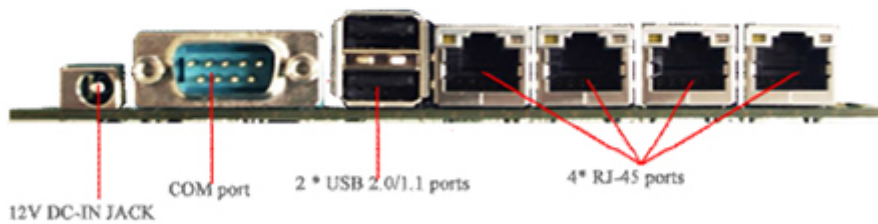

[mobilator.pl](http://mobilator.pl)

[go top...](#)

Integrated card - **Realtek RTL8111EVL PCI-E Gigabit Ethernet LAN** and **WiFi** module allows connection to the network. The computer is equipped with: eight LAN port, one COM port (RS232), one VGAports, four USB 2.0 ports.

1. Power ON/OFF

3. 2x USB 2.0

5. 4x RJ-45

2. RESET

4. 4x NIC LED's