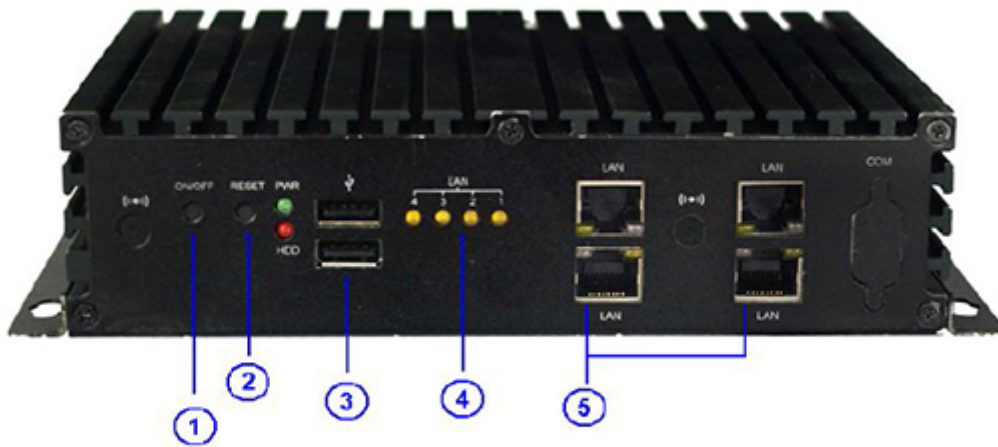

8x LAN

DDR3

5x Industrial MiniPC mBOX - JW373L8 v.1

<b>Category:</b>	MiniPC Industry
<b>Manufacturer:</b>	Mobikator
<b>Supported OS:</b>	Microsoft Windows: XP/Vista/7 , Linux
<b>Installed OS:</b>	-----
<b>Chipset:</b>	INTEL®ICH8M Express chipset
<b>CPU Support:</b>	-----
<b>Installed CPU:</b>	Intel Atom (2x1.8GHz)
<b>Graphic Card:</b>	Intel HD Graphics
<b>Memory Support:</b>	2GB DDR3
<b>Installed Memory:</b>	2GB DDR3
<b>Storage (HDD) Support:</b>	-----
<b>Installed Storage (HDD):</b>	32 GB mSata
<b>IP Norm:</b>	-----
<b>Temp:</b>	-10 ~50C
<b>Storage temperature:</b>	-30~80C
<b>Humidity:</b>	0 ~ 90%
<b>Others:</b>	Colour Black
<b>LAN:</b>	Realtek RTL8111EVL PCI-E Gigabit Ethernet LAN
<b>Wireless LAN card:</b>	Yes
<b>3G:</b>	-----

**mBOX-JW373WL8** is a series of devices for industrial applications requiring continuous operation - 24 hours, 7 days a week.

[go top . . .](#)

Housing dimensions are **185 (W) x142 (L) x48 (H) mm**. Housing is made of high quality aluminum what ensures a very high resistance to mechanical damages. This model with weight of only **1.4 kg** is ready at any time for operation even in extreme conditions such as heat, cold, vibration.

Using the latest technology Digital Engine (industrial fanless MiniPC) is designed for continuous multitasking operating with low power consumption. An important advantage is the effective combination of small size with considerable opportunities through the use of Intel's processor family, Intel chipset and **DDR3** memory. Integrated **Intel HD Graphics** video and audio allow you to play a wide range of applications and media files (video, audio) - in Full HD quality. Disks offer free space **32GB SSD**.

[mobilator.pl](http://mobilator.pl)

[go top...](#)

Integrated card - **Realtek RTL8111EVL PCI-E Gigabit Ethernet LAN** and **WiFi** module allows connection to the network. The computer is equipped with: eight LAN port, one COM port (RS232), one VGAports, four USB 2.0 ports.