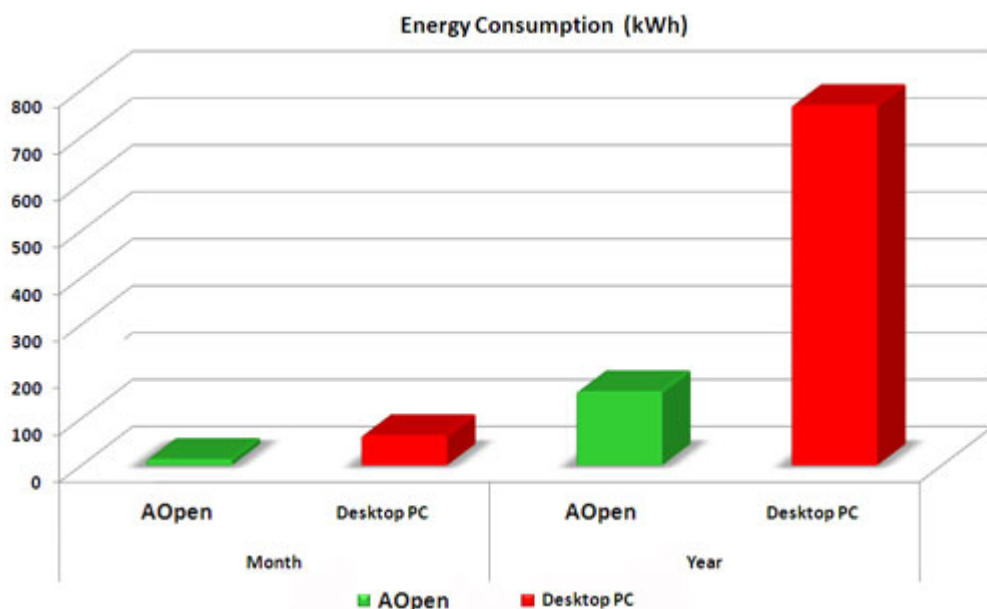

Power save and silence...

[go top...](#)

Thanks to use of energy-saving technologies the WarmTouch uses many less electric energy, and his culture of work pierces the standard stationary computer many the times. 19P-0A will only cause 24db when operating with AOpen's special designed thermal solution.