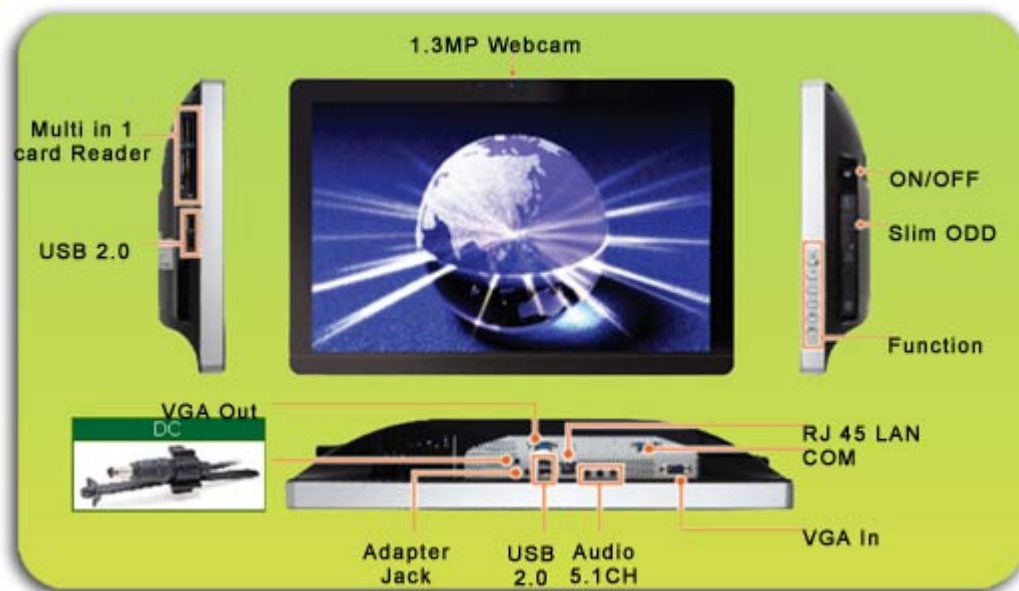

[go top...](#)

Implemented advanced technology...

[go top...](#)

AOpen warmTOUCH 19P all-in-one mainframe computer adopts Intel® Atom™ 330 Duo - Core processor. It also has built-in 1GB DDR-II memory, 2.5" up to 640GB hard disk drive, multi-in-one memory card reader, 1.3M pixels digital webcam, and optional slim DVD recorder. Through special structure and industrial engineering, its 19" LCD display allows users to switch the monitor between portrait and landscape mode. Users can also choose to purchase dedicated touch panel and turn the mainframe PC into interactive digital signage.

Connectivity...

AOpen WarmTouch has an option for built-in 802.11b/g/n wireless and optional slim DVD MultiCombo recorder

Using & interface..

[go top...](#)

Use...

Different from the average all-in-one computers, AOpen warmTOUCH is specially designed for business applications in digital signage. It features a far more robust structure design, a heavy-duty steel body clad in nice-looking plastics, the no-hole design above the anti-dust body, the symmetrical design to switch the monitor between portrait or landscape mode, the standard VESA supports with reserved holes, and ventilation/thermal design for long-time use. These features make AOpen warmTOUCH ideal for demanding retail store applications. Furthermore, AOpen warmTOUCH offers a variety of stands, including fixed stands, mobile stands and desktop stands, giving the small retailer owners freedom to select the most appropriate one.