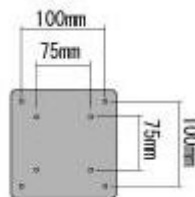

Connectivity...

AOpen WarmTouch has an option for built-in 802.11b/g/n wireless and optional slim DVD MultiCombo recorder

Using & interface..

[go top...](#)

Use...

Different from the average all-in-one computers, AOpen warmTOUCH is specially designed for business applications in digital signage. It features a far more robust structure design, a heavy-duty steel body clad in nice-looking plastics, the no-hole design above the anti-dust body, the symmetrical design to switch the monitor between portrait or landscape mode, the standard VESA supports with reserved holes, and ventilation/thermal design for long-time use. These features make AOpen warmTOUCH ideal for demanding retail store applications. Furthermore, AOpen warmTOUCH offers a variety of stands, including fixed stands, mobile stands and desktop stands, giving the small retailer owners freedom to select the most appropriate one.