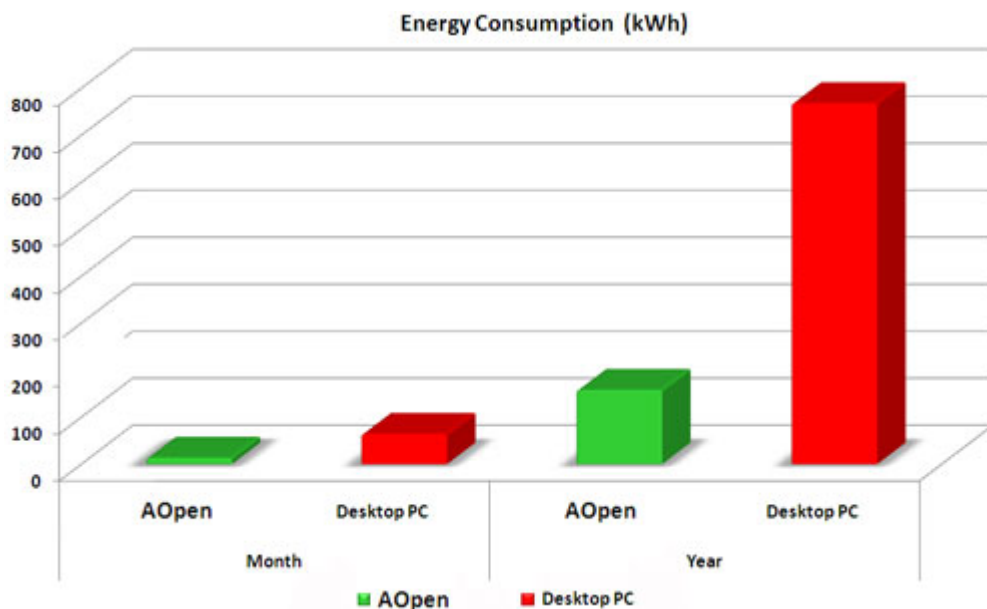

Power save and silence...

[go top...](#)

Thanks to use of energy-saving technologies the WarmTouch uses many less electric energy, and his culture of work pierces the standard stationary computer many the times. 19P-0A will only cause 24db when operating with AOpen's special designed thermal solution.