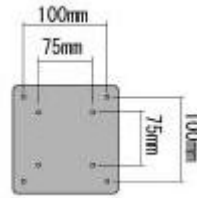

Connectivity...

AOpen WarmTouch has an option for built-in 802.11b/g/n wireless and optional slim DVD MultiCombo recorder

[Using & interface..](#)

[go top...](#)

[Use...](#)

Different from the average all-in-one computers, AOpen warmTOUCH is specially designed for business applications in digital signage. It features a far more robust structure design, a heavy-duty steel body clad in nice-looking plastics, the no-hole design above the anti-dust body, the symmetrical design to switch the monitor between portrait or landscape mode, the standard VESA supports with reserved holes, and ventilation/thermal design for long-time use. These features make AOpen warmTOUCH ideal for demanding retail store applications. Furthermore, AOpen warmTOUCH offers a variety of stands, including fixed stands, mobile stands and desktop stands, giving the small retailer owners freedom to select the most appropriate one.