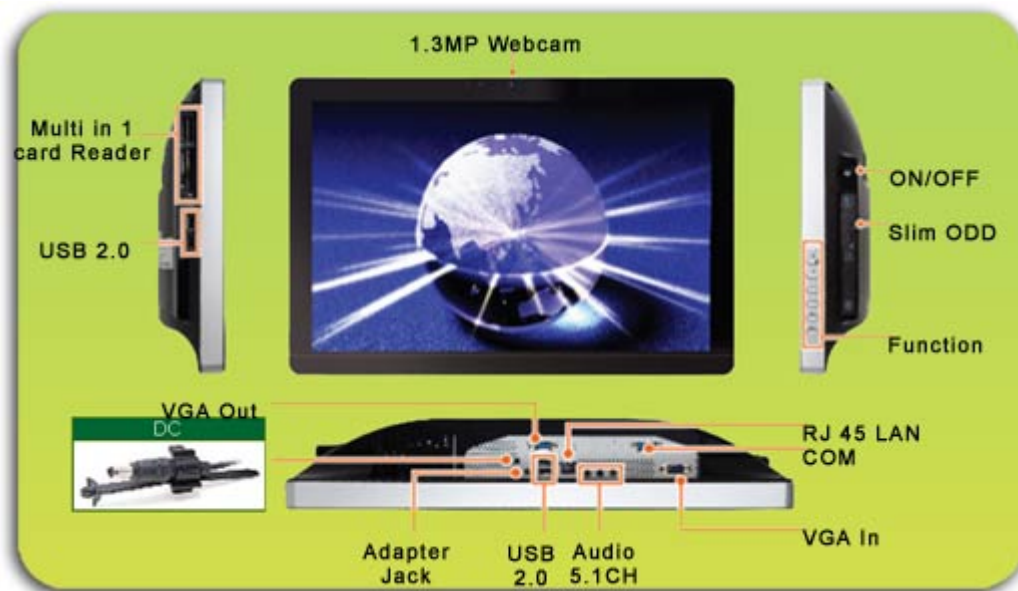

[go top...](#)

Implemented advanced technology...

[go top...](#)

AOpen warmTOUCH 19P all-in-one mainframe computer adopts Intel® Atom™ 330 Duo - Core processor. It also has built-in 1GB DDR-II memory, 2.5" up to 640GB hard disk drive, multi-in-one memory card reader, 1.3M pixels digital webcam, and optional slim DVD recorder. Through special structure and industrial engineering, its 19" LCD display allows users to switch the monitor between portrait and landscape mode. Users can also choose to purchase dedicated touch panel and turn the mainframe PC into interactive digital signage.

Connectivity...

AOpen WarmTouch has an option for built-in 802.11b/g/n wireless and optional slim DVD MultiCombo recorder

[Using & interface..](#)

[go top...](#)

[Use...](#)

Different from the average all-in-one computers, AOpen warmTOUCH is specially designed for business applications in digital signage. It features a far more robust structure design, a heavy-duty steel body clad in nice-looking plastics, the no-hole design above the anti-dust body, the symmetrical design to switch the monitor between portrait or landscape mode, the standard VESA supports with reserved holes, and ventilation/thermal design for long-time use. These features make AOpen warmTOUCH ideal for demanding retail store applications. Furthermore, AOpen warmTOUCH offers a variety of stands, including fixed stands, mobile stands and desktop stands, giving the small retailer owners freedom to select the most appropriate one.