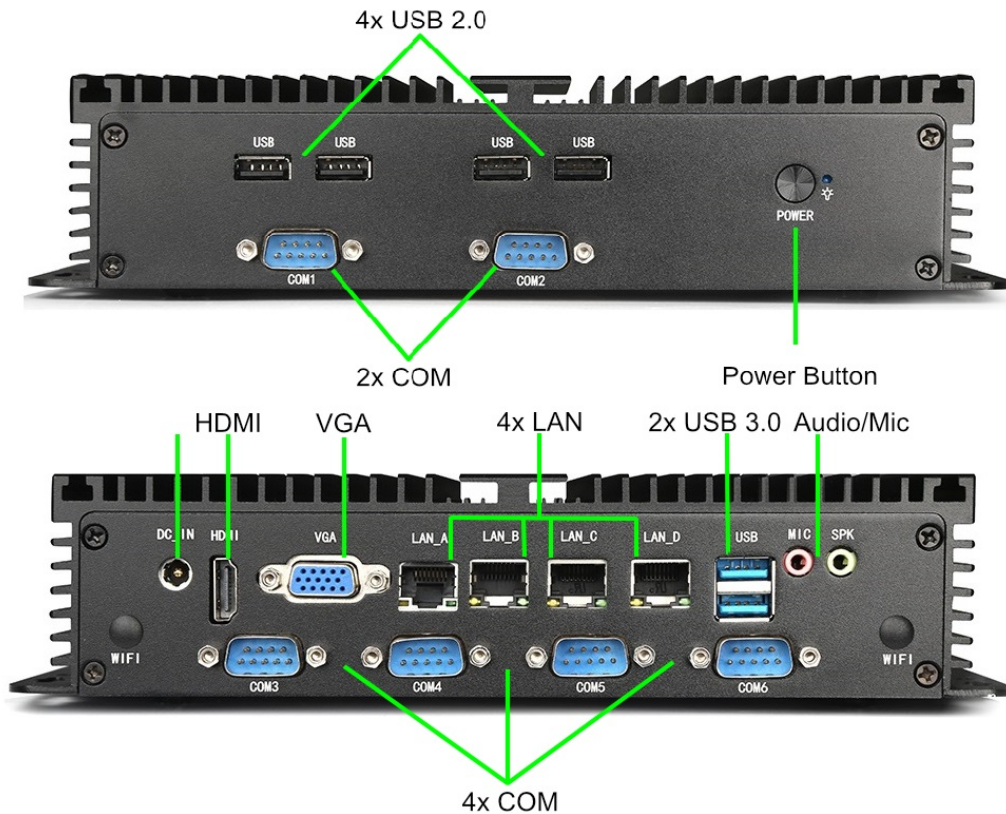

Interfaces

Dimensions

Thanks to the small dimensions of the MiniPC, the bBOX i7-4500U is versatile for use at home, in the office and in the industry, for example in the production hall. It's literally everywhere, and it can be mounted on the back of the monitor to optimize the job.