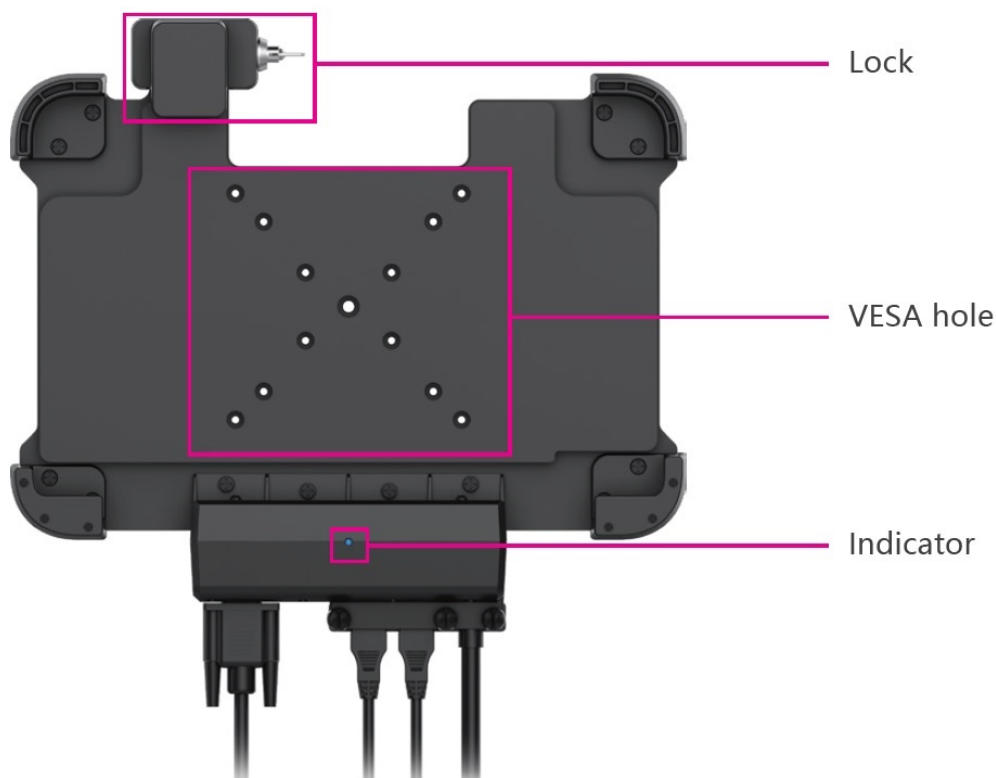

Car holder long EM-VHM75H - Emdoor Q75

**Category:** Accessories - mobile

**Manufacturer:** EMDOOR

**Product from the Archive - production finished**

## Description

- Durable
- Comfortable
- Compatible with Emdoor Q75
- Ports: 1x RS232, 1x RJ-45, 2x USB 2.0
- Possibility of securing - closing the tablet with a lock and key

The dedicated **Emdoor** car holder allows for comfortable and safe use of the industrial tablet in such vehicles as: passenger car, off-road car, fire engine, bus, tram, train, trucks and military combat vehicle.