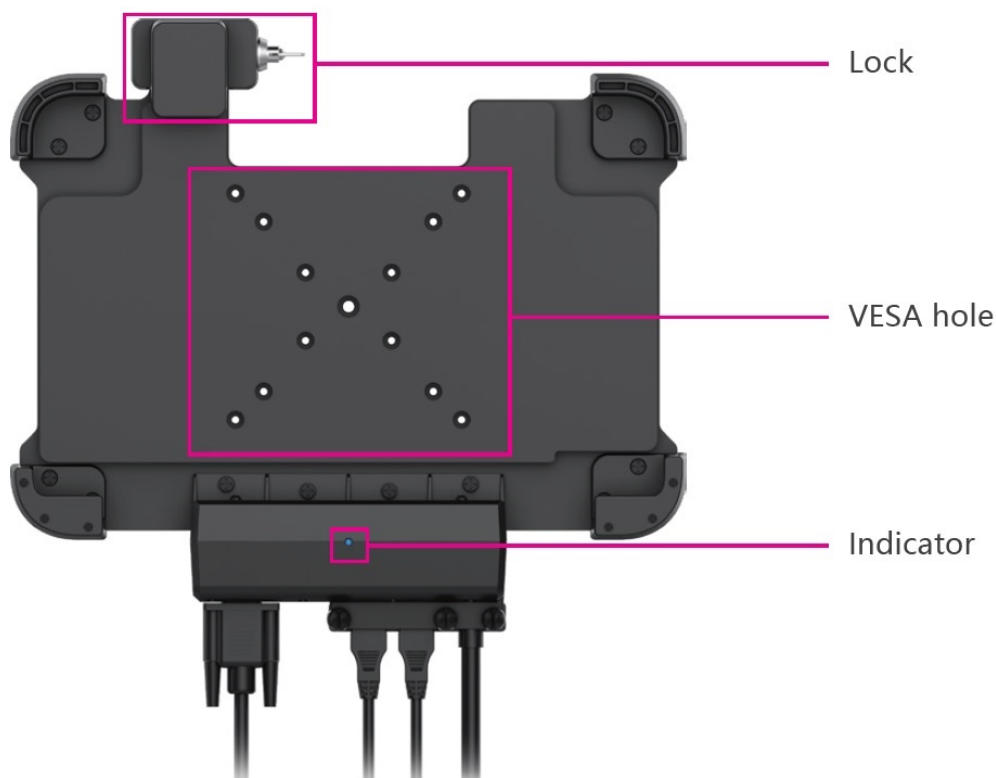

Car holder long EM-VHM81H - Emdoor Q81 and I81H

Category: Accessories - mobile

Manufacturer: EMDOOR

Product from the Archive - production finished

Description

- Durable
- Comfortable
- Compatible with Emdoor Q81 and I81H
- Ports: 1x RS232, 1x RJ-45, 2x USB 2.0
- Possibility of securing - closing the tablet with a lock and key

The dedicated **Emdoor** car holder allows for comfortable and safe use of the industrial tablet in such vehicles as: passenger car, off-road car, fire engine, bus, tram, train, trucks and military combat vehicle.