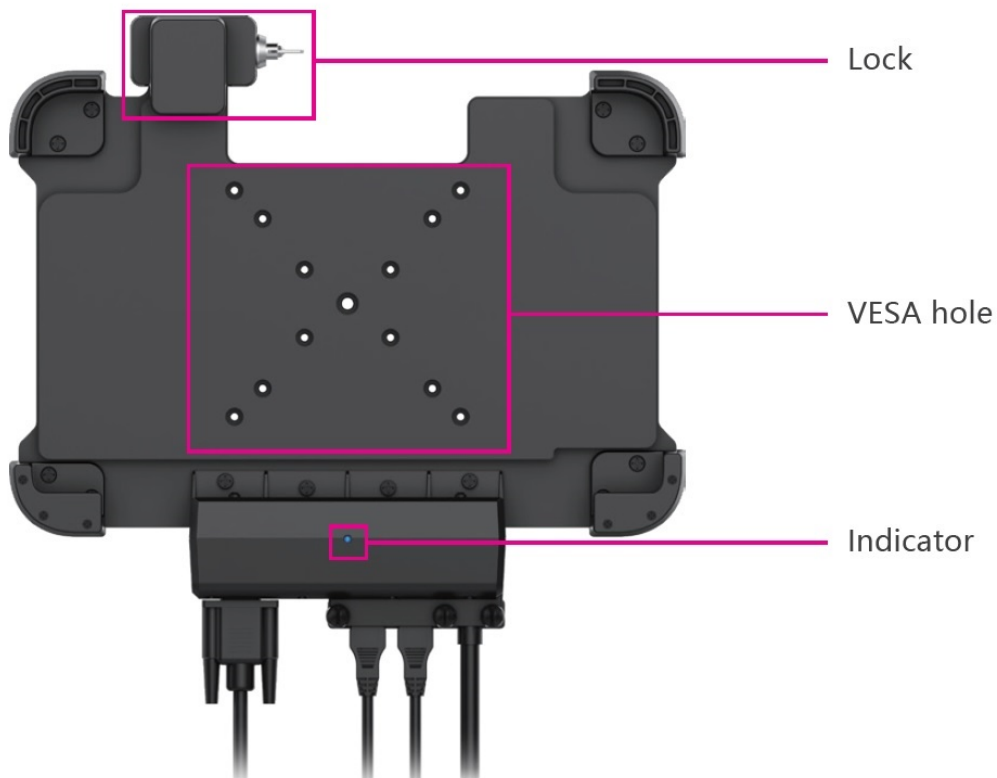

Car holder short EM-VHM75H - Emdoor Q75

**Category:** Accessories - mobile

**Manufacturer:** EMDOOR

**Product from the Archive - production finished**

## Description

- Durable
- Comfortable
- Compatible with Emdoor Q75
- Ports: 1x RS232, 1x RJ-45, 2x USB 2.0
- Possibility of securing - closing the tablet with a lock and key

The dedicated **Emdoor** car holder allows for comfortable and safe use of the industrial tablet in such vehicles as: passenger car, off-road car, fire engine, bus, tram, train, trucks and military combat vehicle.