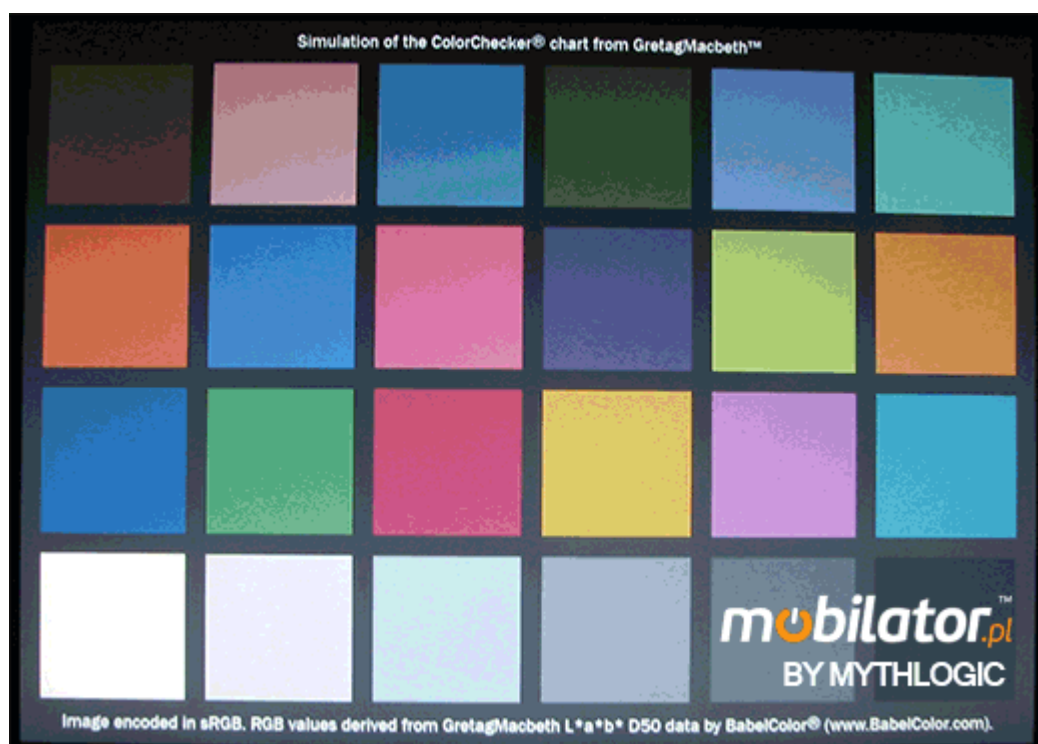

Matt for graphic designers and players

NTSC 95% Color Gamut

A low black level means that the matrix is capable of displaying a deep, well-saturated shades of black. When przesiadce screen with vivid colors typical habit and need to accept the fact that they are not exaggerated. Very solid fall too black reproduction and contrast. It is characterized by an extremely wide range of colors and viewing angles, without comparison, more comprehensive and wider than the factory-supplied matrices. Looking at the screen from the side, it can be done even at a sharp angle, and the image quality does not deteriorate.

Price for the matrix is a value payments to any configuration **P157SM** Clevo series. It is **not possible** to purchase the same template in the set price.