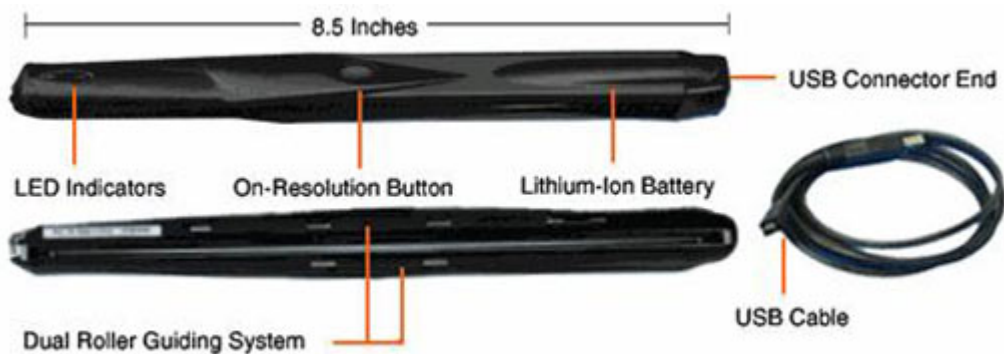

Docupen R 700 - mini scanner

| | |
|----------------------|----------------------|
| Category: | Accessories - mobile |
| Manufacturer: | Planon |

Product from the Archive - production finished

Recertified to spec then discounted DocuPen R700, a Monochrome handheld scanner that operates on batteries for full portability purposes. The DocuPen is capable of storing up to 100 pages into memory and takes approximately 4 to 8 seconds per page. The DocuPen is different from other pen scanners in that it scans a FULL PAGE width and therefore scans the entire page including text and graphics in just 4 seconds. Other handheld and pen scanners only scan single lines of text or records handwriting and cannot scan graphics making them much less practical.

In comparison, the DocuPen? is truly a breakthrough in technological development because it fully realizes the potential of what other pen size scanners tried to accomplish. The need for convenient out of office scanning is enormous but has not been satisfied because the products to date did not fulfill that need adequately. As the fax evolved from the telex, to successfully satisfy its communication need, the DocuPen? is the practical solution to the pen scanners finally opening the market for wide spread acceptance.

Technical Specification DocuPen R700

| | |
|--------------------|---|
| Sizes | 216 mm x 18 mm x 17 mm |
| Weight | 57 g |
| Width of scan area | 205 mm |
| Scanning speed | 4-8 second on page |
| Resolution | 200 x 100 dpi; 200 x 200 dpi |
| Pamięć | 2 MB flash memory |
| Accumulator | Li-jo: charge by USB port |
| Interface | Twain |
| Port | USB |
| Scanning mode | Monochromatic |
| Special function | Two leading roll system Optical calibration Technology |