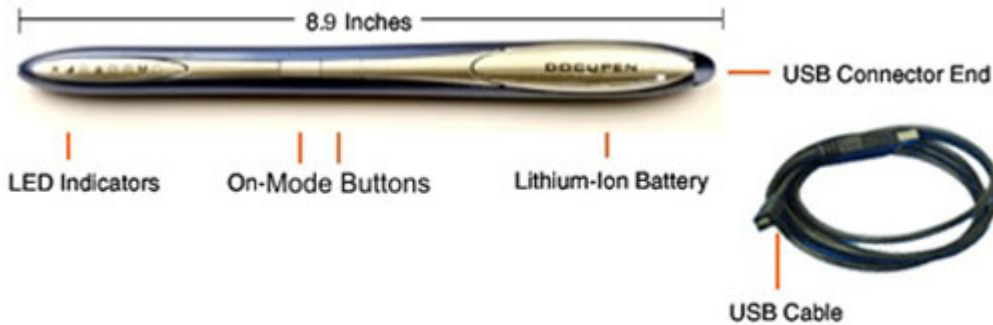

Docupen RC 800 - mini scanner

Category: Accessories - mobile

Manufacturer: Planon

Product from the Archive - production finished

Image not found or type unknown

The latest technology breakthrough from our R&D efforts. We have been able to achieve full color 24 bit scanning in a remarkably compact and light form that provides you with the ultimate convenience. The RC805 is capable of storing 100's of pages into memory and it takes just seconds to scan a page. Choose the mode you want to scan: black and white, standard color or high 24bit color and the resolution from 100 to 400 dpi. Now you can scan your letters, color documents, pictures and bring them into Paperport software (included with the Docupen). The DocuPen is different from other pen sized scanners in that it scans a FULL PAGE width and therefore scans the entire page including text and graphics in as little as 4 seconds. Other handheld and pen scanners only scan single lines of text or records handwriting and some scanners need to be attached to your computer whereas the Docupen overcomes these limitations. The need for convenient out of office scanning is enormous but has not been satisfied because the products to date did not fulfill that need adequately. There truly is no other product like the RC800 on the market today. Planon continues with its mission of "Redefining the way we work"

Pen Size 8.9" X 0.5" X 0.5" -226mm x 13mm x 13mm

Weight 2 oz. (~57 grams)

Scan Width 8" (205 mm)

Resolution 100-400 dpi

Memory 8 MB Flash Memory Upgradeable with optional MicroSD memory cards to 128MB, 256MB, 512MB, 1GB, 2GB

Interface Twain

Connectivity USB 1.1 and 2.0 through integrated USB connector cable

Scan Mode 24 Bit, 12 Bit Color, Greyscale, Monochrome

Included Accessories USB Cable, Leather Case, Manuals, Quickstart Guides