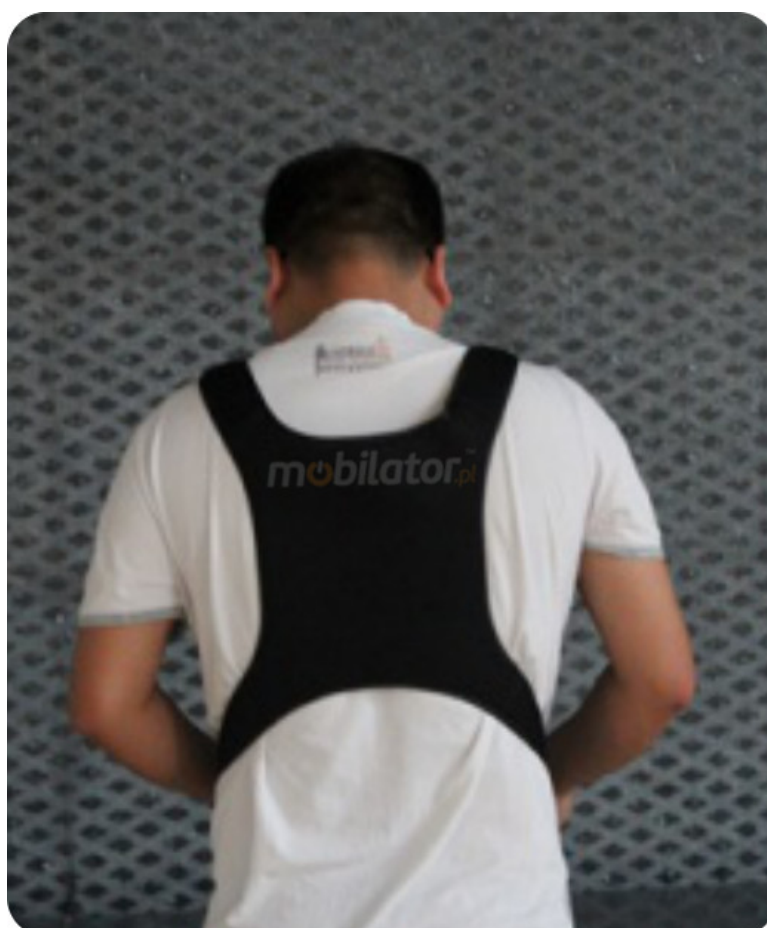

Assembly

* price is **only** valid for the purchase of device...