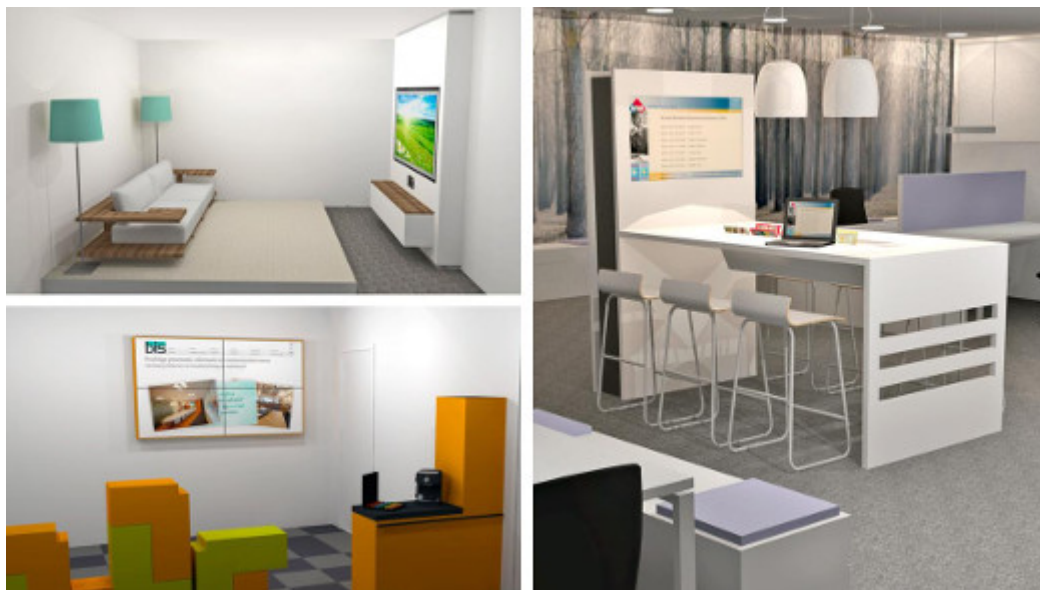

Digital Signage comes in many different forms and can be used for almost any purpose. Advertising monitors can be found in places such as airports, shops, hotels, service centers, shopping malls, train stations, tourist offices and other smaller or larger companies, both indoor and outdoor. Wherever used, they will surely attract the attention of the customer, they will bring to your business the atmosphere of modernity and originality and will make them stand out among the competition.