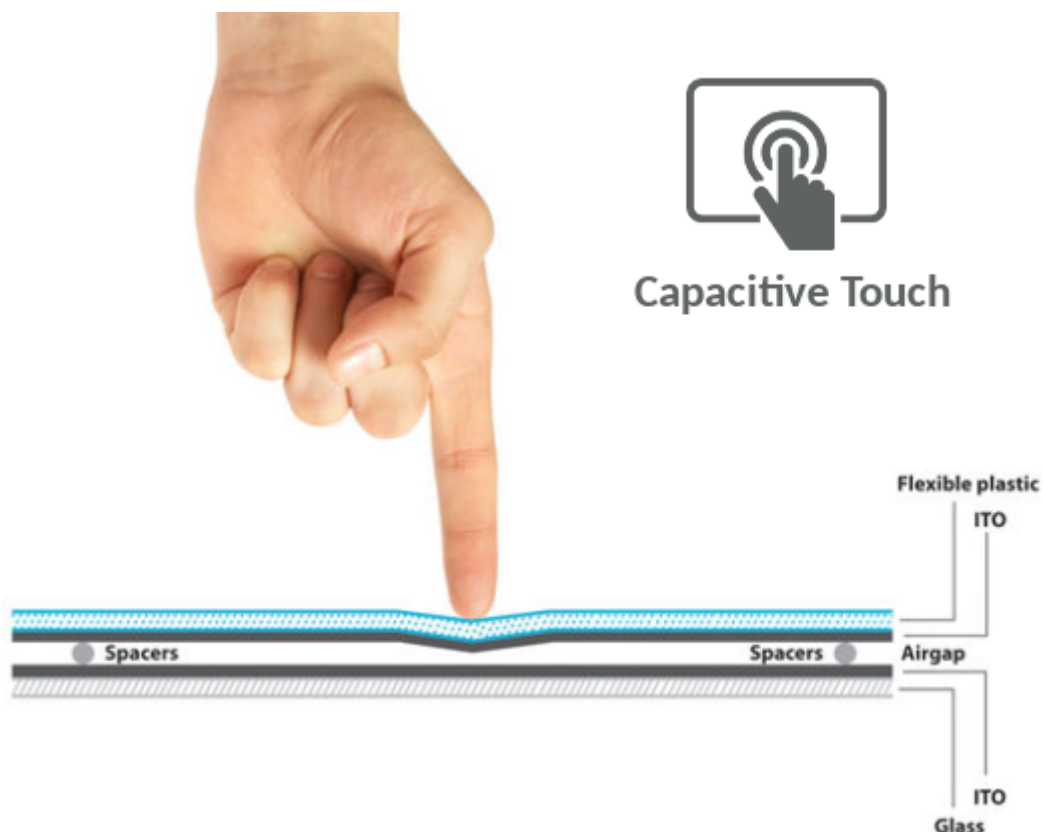

HyperView 43 is a series of devices designed for demanding applications - 24 hours a day, 7 days a week.

HyperView 43 v.2 - Standing panel, 43 " touchscreen, wifi and bluetooth (Android 7.1)

Multi-Touch

Capacitive (optional)

Digital Signage can be equipped with a high-capacity multitasking capacitive screen. The image on the capacitive screens is well visible both indoors and outdoors. Particularly noteworthy here is the precision of touch identification by the system, because it is at a very high level, although much depends on the materials used in the construction of the screen. In addition, tactile information monitors can be used to interact with the customer.

Digital Signage from this series is equipped with an 10 point infrared optical screen. Touch screens of this type do not require the screen to be covered by any special layer, instead, the LEDs emitting infrared light are mounted on the two edges of the