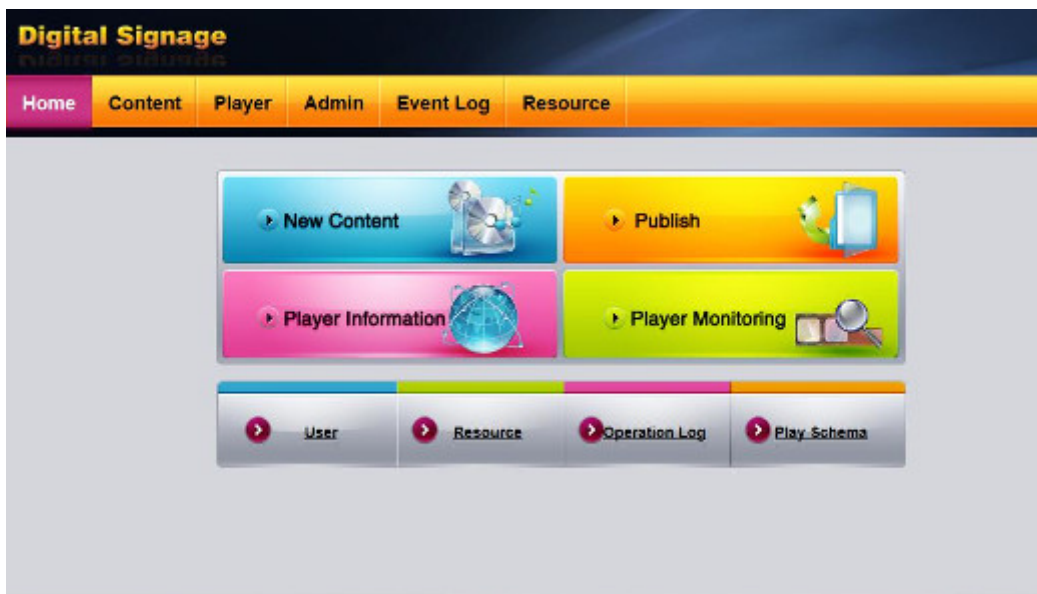

Capacitive (optional)

Digital Signage can be equipped with a high-capacity multitasking capacitive screen. The image on the capacitive screens is well visible both indoors and outdoors. Particularly noteworthy here is the precision of touch identification by the system, because it is at a very high level, although much depends on the materials used in the construction of the screen. In addition, tactile information monitors can be used to interact with the customer.

Digital Signage from this series is equipped with an 10 point infrared optical screen. Touch screens of this type do not require the screen to be covered by any special layer, instead, the LEDs emitting infrared light are mounted on the two edges of the

screen, the bundles of which make up the net. It is then detected by sensors located on the remaining edges. The inclusion of some material in the display disrupts the transmission of infrared rays at a given location, allowing for a precise point of contact. Optical screens support multi touch and allow you to operate not only your finger, but also with a stylus, for example.

Content Management

Optional the manufacturer also provides specialized software for remote management of display content on monitors. With this solution, you can control and update content on all monitors connected to the network (Wi-Fi, RJ-45 LAN or 4G) with a single PC. The software also allows you to modify the display layout so you can view multiple components at once. Content management is done using the convenient and intuitive drag and drop interface, Digital Signage automatically detects new content and starts playing it.