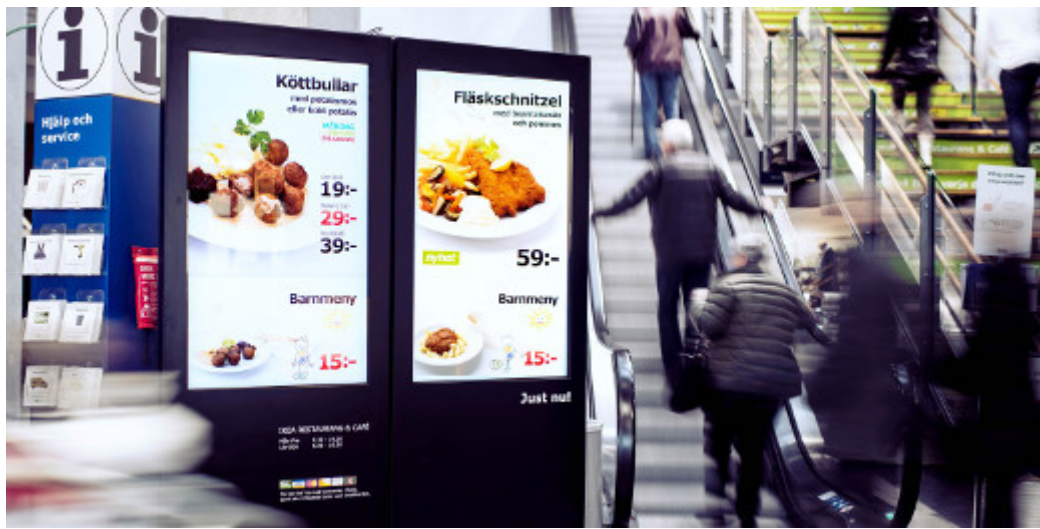

HyperView 43 v.2 - Standing panel, 43" touchscreen, wifi and bluetooth (Android 7.1)

COMMUNICATION

[go top...](#)

Digital Singage Player - The HyperView 43 comes standard with Wi-Fi wireless communication. The device also has a built-in Bluetooth module. Optionally, Digital Signage can be equipped with a 4G module.

HyperView 43 v.2 - Standing panel, 43 " touchscreen, wifi and bluetooth (Android 7.1)

Connector Type	Quantity
MIC	1
USB 2.0	1
RJ-45	1
Slot SD	1
HDMI	1
AC	1

AVAILABLE VERSIONS

[go top...](#)

Choose the version that fits your needs. By clicking on the hardware configuration number you will be redirected to the product with the parameters listed below. On request we may create a configuration not available on offer. Detailed parameters are available in the "Technical Data" tab.

APPLICATION

[go top...](#)

Digital Signage is a modern, dynamic form of advertising that allows you to stand out from the competition and raise interest among your audience. This solution allows you to remotely control your monitor network with one central device. In addition, it is possible to integrate such device with the company's database applications, which allows for full automation of displayed messages, thanks to this solution the receiver always has access to up-to-date data. Despite being a relatively new form of information transfer, Digital Signage is slowly but effectively supplanting older, static forms of advertising such as posters, banners, banners and leaflets.