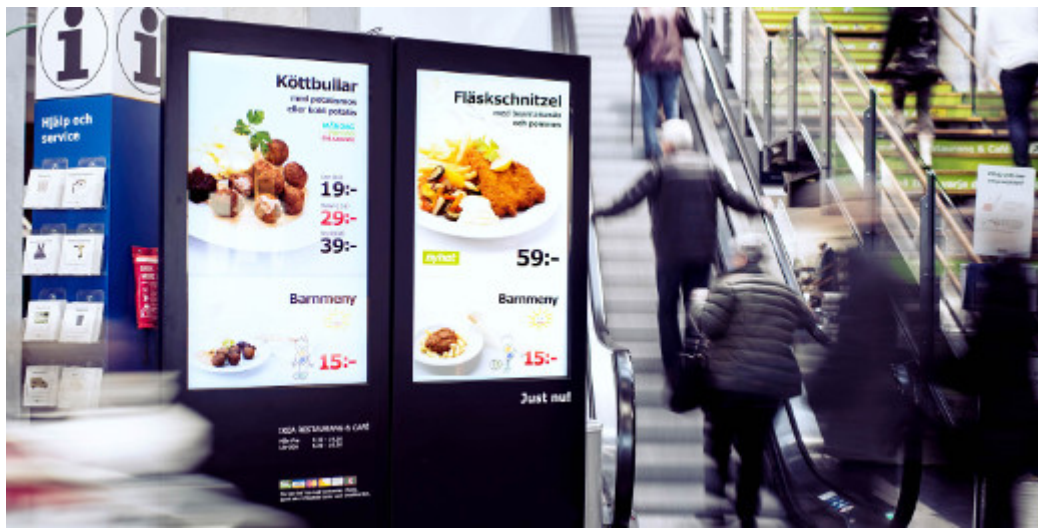

Digital Signage is a modern, dynamic form of advertising that allows you to stand out from the competition and raise interest among your audience. This solution allows you to remotely control your monitor network with one central device. In addition, it is possible to integrate such device with the company's database applications, which allows for full automation of displayed messages, thanks to this solution the receiver always has access to up-to-date data. Despite being a relatively new form of information transfer, Digital Signage is slowly but effectively supplanting older, static forms of advertising such as posters, banners, banners and leaflets.