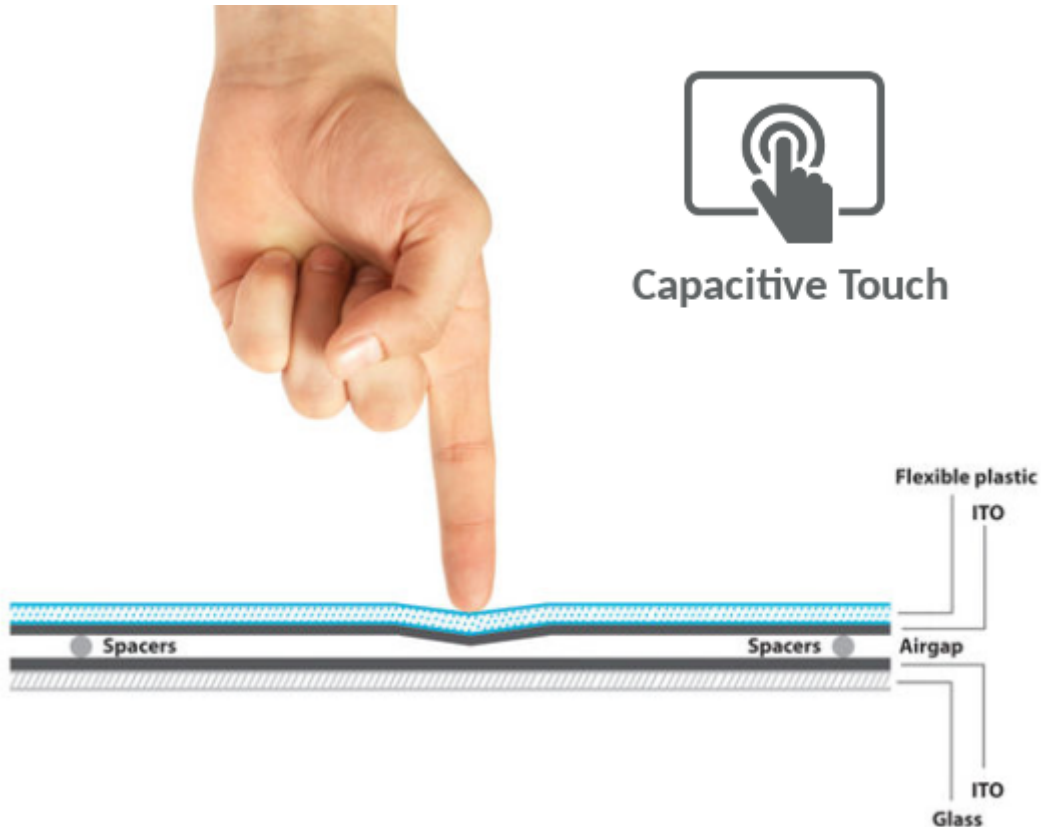

such as heat or cold. Digital Singage Player - Android 43 Inch Touch PanelPC HyperView 43 is a series of devices designed for demanding applications - 24 hours a day, 7 days a week.

HyperView 43 v.4 - Touch panel with 43-inch screen (capacitive touch), with wifi, Android 7.1 and 4G

Multi-Touch

Capacitive

Digital Signage has been equipped with a high-capacity multitasking capacitive screen. The image on the capacitive screens is well visible both indoors and outdoors. Particularly noteworthy here is the precision of touch identification by the system, because it is at a very high level, although much depends on the materials used in the construction of the screen. In addition, tactile information monitors can be used to interact with the customer.