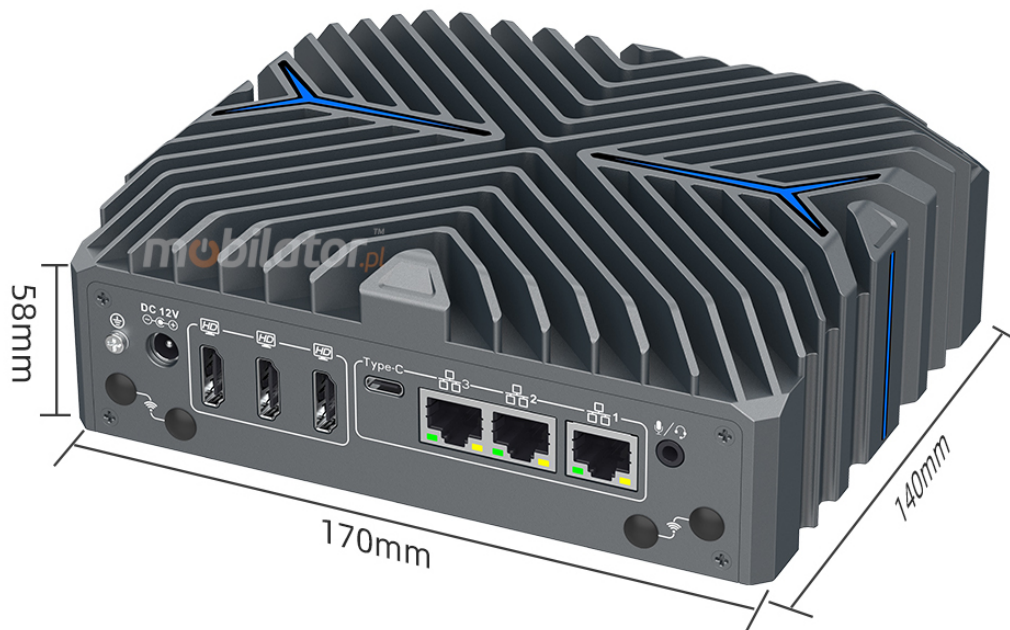

#### AVAILABLE VERSIONS

Small dimensions industrial computers excel in environments where dust, dirt and moisture predominate. They are ideal for applications requiring quiet operation. Small and reliable MiniPC use heat-pipe technology and aluminum fins for passive cooling. The robust mini Industrial Computer IBOX 2323N is a device designed for all industrial and non-continuous applications requiring continuous operation - 24 hours, 7 days a week.

Detailed device specification is available in the "Technical data".

Efficient processor

The industrial mini-computer IBOX 4223N uses an efficient and energy-saving Intel Core Ultra 5 125U processor. Inside it there are four cooperating cores enabling more efficient processing of many tasks at the same time. The shared cache memory in which the multilevel hierarchy is used is dynamically allocated to each processor core depending on the load. This reduces the average access time to the main memory.

### Dimensions

Thanks to the small dimensions of the MiniPC, the is versatile for use at home, in the office and in the industry, for example in the production hall. It's literally everywhere, and thanks to the VESA mount it can be mounted on the back of the monitor to optimize the job.