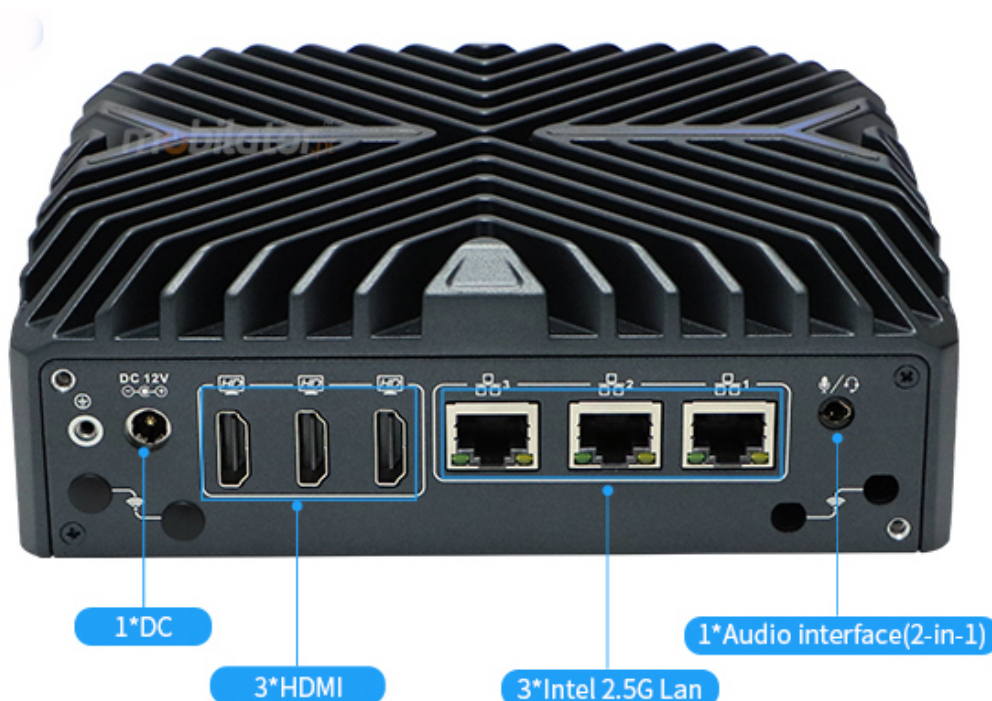

#### AVAILABLE VERSIONS

Small dimensions industrial computers excel in environments where dust, dirt and moisture predominate. They are ideal for applications requiring quiet operation. Small and reliable MiniPC use heat-pipe technology and aluminum fins for passive cooling. The robust mini Industrial Computer IBOX 2323N is a device designed for all industrial and non-continuous applications requiring continuous operation - 24 hours, 7 days a week.

## Mini-PC IBOX 4223N

RAM	8GB DDR5 *(option) 16GB DDR5 *(option) 32GB DDR5
Drive	256 GB SSD M.2 *(option) 512 GB SSD M.2 *(option) 1 TB SSD M.2  2TB HDD *(option)
Graphic card	Intel Graphics
Connectivity	WLAN (WiFi6) : (Intel-AX210(M.2)) *(option) WLAN (WiFi5) : (RTL8821AE-DUAL) *(option) LAN: 3x Intel i226-V Intel-AX211(M.2) + BT 5.2  4G *(option)
Front panel	2x RS-232 COM   4x USB 3.1   SLOT SIM   USB C
Rear panel	3x RJ-45 LAN   DC   3x HDMI
Available colors	Black
Dimensions	170 x 140 x 58 mm
Weight	1.1 kg

Detailed device specification is available in the "Technical data".

Efficient processor

The industrial mini-computer IBOX 4223N uses an efficient and energy-saving Intel Core Ultra 5 125U processor. Inside it there are four cooperating cores enabling more efficient processing of many tasks at the same time. The shared cache memory in which the multilevel hierarchy is used is dynamically allocated to each processor core depending on the load. This reduces the average access time to the main memory.

### Dimensions

Thanks to the small dimensions of the MiniPC, the is versatile for use at home, in the office and in the industry, for example in the production hall. It's literally everywhere, and thanks to the VESA mount it can be mounted on the back of the monitor to optimize the job.