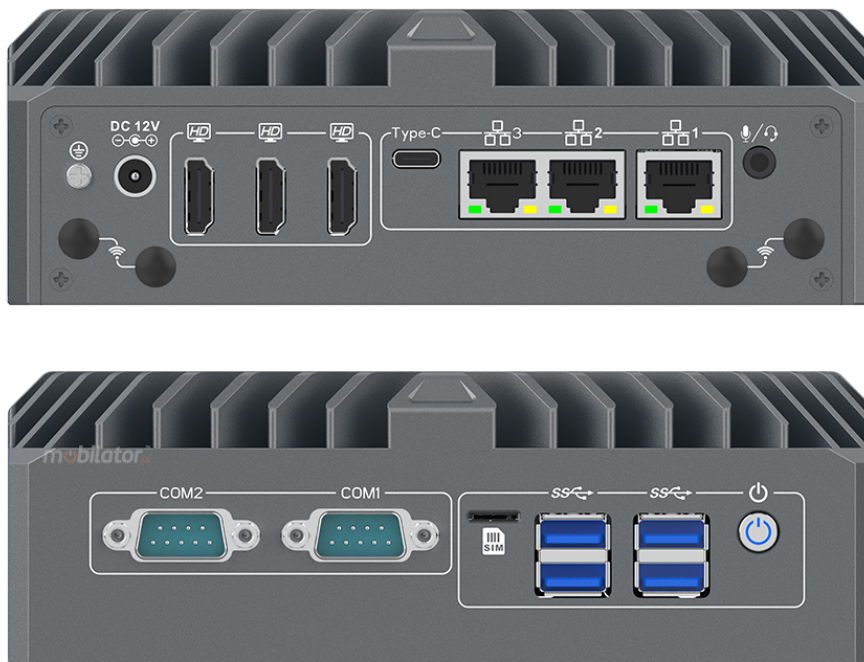

Temperatures

IBOX

4223N

is designed for continuous operation in both very low and high temperatures ranging from -20°C to 50°C . If the device is switched off, it can already handle temperatures in the range of -20°C to 50°C .

Work temp.	-20°C do 50°C
Humidity	0% to 95%

Mechanical damage

The passive cooling system used in the MiniPC IBOX 4223N combined with the SSD M.2 drive make this computer very resistant to various types of mechanical injuries. An additional advantage of industrial computers is a solid construction made of high quality aluminum and specially designed in such a way that in addition to high efficiency in heat dissipation, it can also resist any external damage.