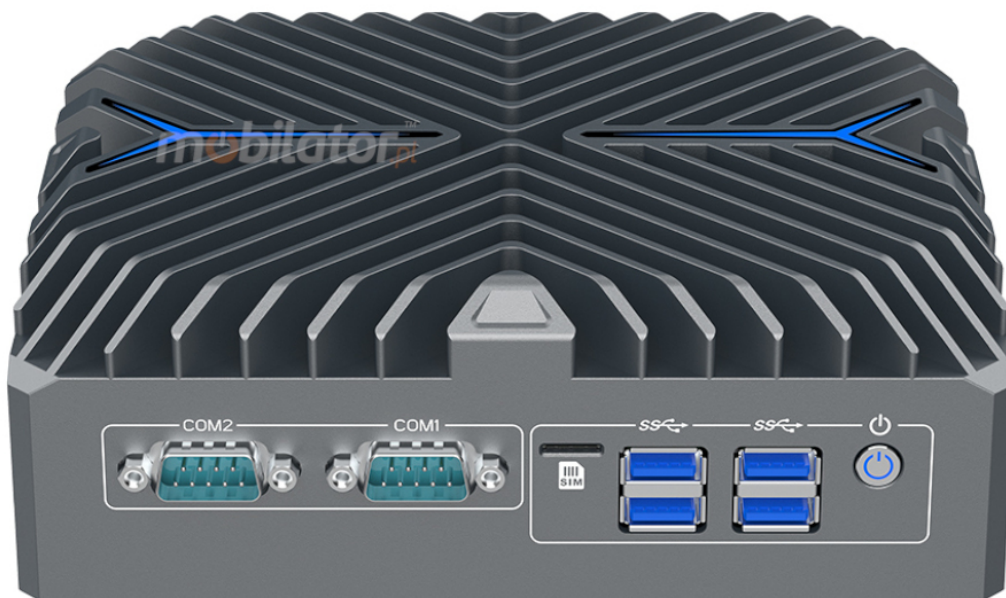

HDMI™ DDR 5

TECHNICAL SPECIFICATION

RESISTANCE AND DURABILITY

CONNECTIVITY AND COMMUNICATION

DEVICE APPLICATION

AVAILABLE VERSIONS

Small dimensions industrial computers excel in environments where dust, dirt and moisture predominate. They are ideal for applications requiring quiet operation. Small and reliable MiniPC use heat-pipe technology and aluminum fins for passive cooling. The robust mini Industrial Computer IBOX 2323N is a device designed for all industrial and non-continuous applications requiring continuous operation - 24 hours, 7 days a week.