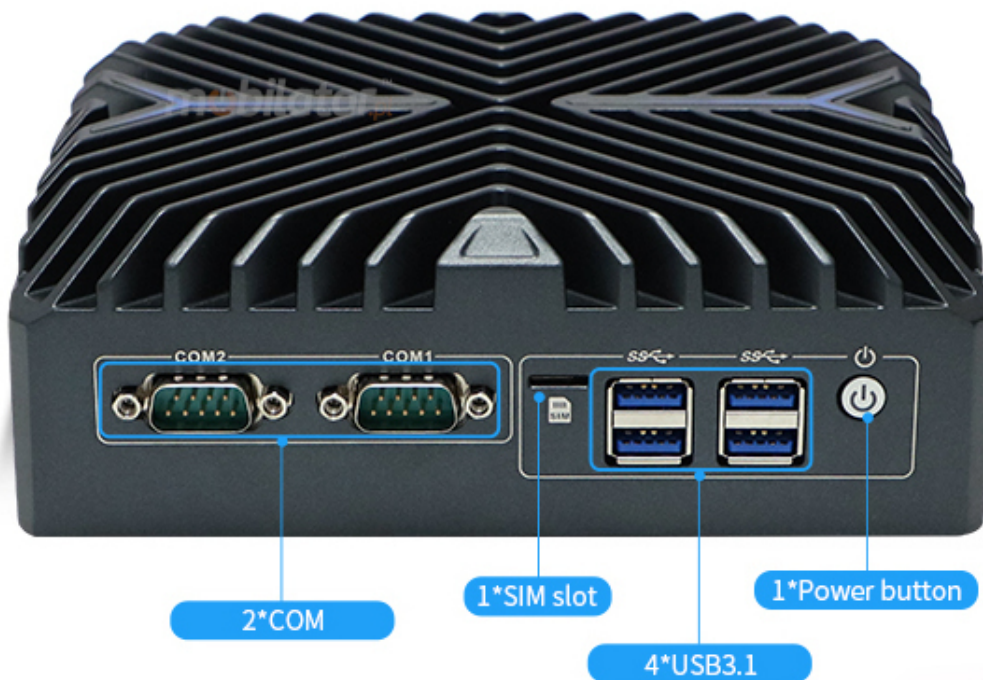

#### AVAILABLE VERSIONS

Small dimensions industrial computers excel in environments where dust, dirt and moisture predominate. They are ideal for applications requiring quiet operation. Small and reliable MiniPC use heat-pipe technology and aluminum fins for passive cooling. The robust mini Industrial Computer IBOX 2323N is a device designed for all industrial and non-continuous applications requiring continuous operation - 24 hours, 7 days a week.

## Mini-PC IBOX 4223N

RAM	8GB DDR5 *(option) 16GB DDR5 *(option) 32GB DDR5
Drive	256 GB SSD M.2 *(option) 512 GB SSD M.2 *(option) 1 TB SSD M.2  2TB HDD *(option)
Graphic card	Intel Graphics
Connectivity	WLAN (WiFi6) : (Intel-AX210(M.2)) *(option) WLAN (WiFi5) : (RTL8821AE-DUAL) *(option) LAN: 3x Intel i226-V Intel-AX211(M.2) + BT 5.2  4G *(option)
Front panel	2x RS-232 COM   4x USB 3.1   SLOT SIM   USB C
Rear panel	3x RJ-45 LAN   DC   3x HDMI
Available colors	Black
Dimensions	170 x 140 x 58 mm
Weight	1.1 kg

Detailed device specification is available in the "Technical data".

Efficient processor

The industrial mini-computer IBOX 4223N uses an efficient and energy-saving Intel Core Ultra 5 125U processor. Inside it there are four cooperating cores enabling more efficient processing of many tasks at the same time. The shared cache memory in which the multilevel hierarchy is used is dynamically allocated to each processor core depending on the load. This reduces the average access time to the main memory.

### Dimensions

Thanks to the small dimensions of the MiniPC, the is versatile for use at home, in the office and in the industry, for example in the production hall. It's literally everywhere, and thanks to the VESA mount it can be mounted on the back of the monitor to optimize the job.