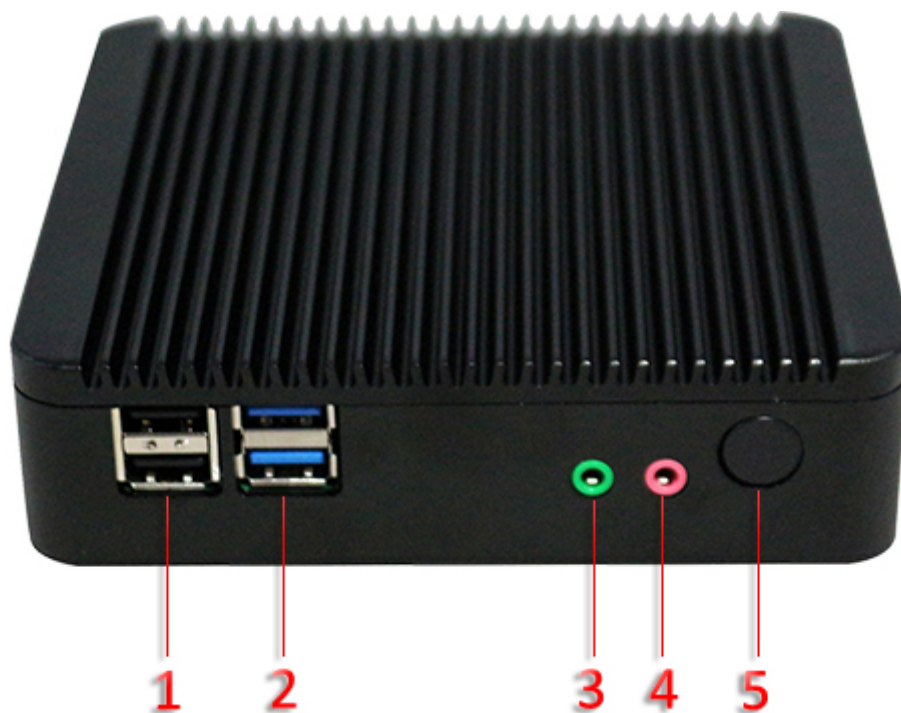

IBOX-Nano-J1800 N2B is a series of devices for industrial applications requiring continuous operation - 24 hours, 7 days a week.

[go top . . .](#)

Housing dimensions are **134 (W) x124 (L) x46 (H) mm**. Housing is made of high quality aluminum what ensures a very high resistance to mechanical damages. This model with weight of only **1.6 kg** is ready at any time for operation even in extreme conditions such as heat, cold, vibration.

Using the latest technology Digital Engine (industrial fanless MiniPC) is designed for continuous multitasking operating with low power consumption. An important advantage is the effective combination of small size with considerable opportunities through the use of Intel's processor family, Intel chipset and **DDR3** memory. Integrated **Intel HD Graphics** video and audio **Realtek ALC662** allow you to play a wide range of applications and media files (video, audio) - in Full HD quality. Disks offer free space **32GB SSD**.

mobilator.pl

[go top . . .](#)

Integrated card - **Intel 1000M Lan RTL8111E** allows connection to the network. The computer is equipped with: two **LAN** port, one **RJ-45 COM port**, one **HDMI** port, one **VGA** port, three **USB 2.0** ports, one **USB 3.0** port, one way audio, one input mic and a built-in connector on the motherboard: one **NB** connector, one **Mini-SATA** connector, one **SATA** port and one **Mini-PCIE** connector.