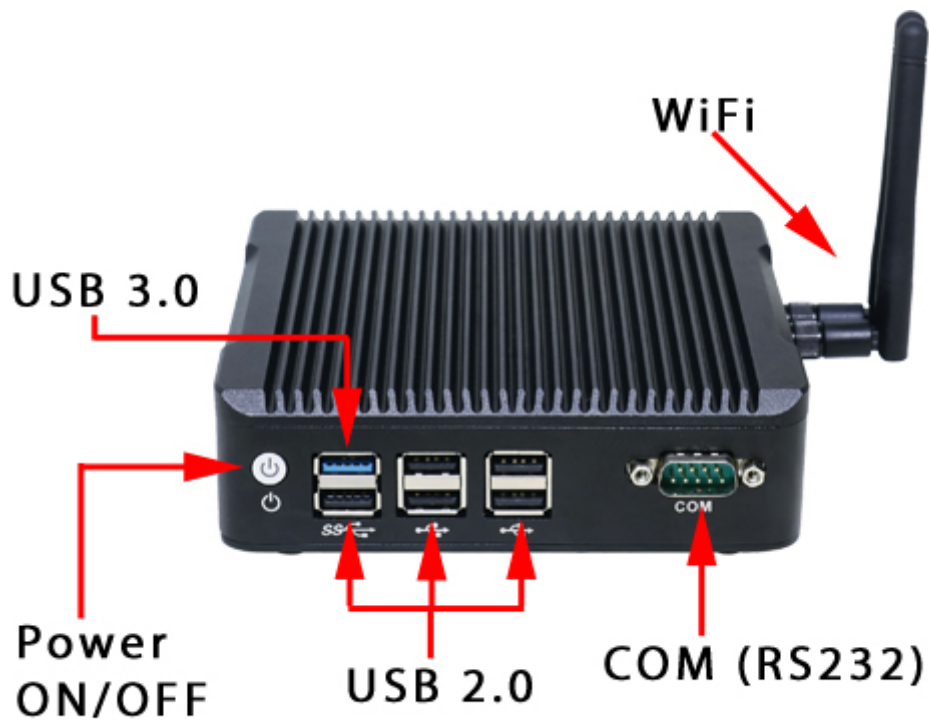

**MiniPC Nuc IBOX-501 N3** is a series of devices for industrial applications requiring continuous operation - 24 hours, 7 days a week.

[go top . . .](#)

Housing dimensions are **134 (W) x124 (L) x36 (H) mm**. Housing is made of high quality aluminum what ensures a very high resistance to mechanical damages. This model is ready at any time for operation even in extreme conditions such as heat, cold, vibration.

Using the latest technology Digital Engine (industrial fanless MiniPC) is designed for continuous multitasking operating with low power consumption. An important advantage is the effective combination of small size with considerable opportunities through the use of Intel's processor family, Intel chipset and **2/4/8GB DDR3** memory. Integrated **Intel HD Graphics** video and audio **Realtek ALC662** allow you to play a wide range of applications and media files (video, audio) - in Full HD quality. Disks offer free space **32GB/64GB/128GB SSD** and **500GB HDD**.

[go top . . .](#)

Integrated card - **Intel RTL811E 1000M Lan** and **WiFi+Bluetooth** module allows connection to the network. The computer is equipped with: two **LAN** ports, one **VGA** port, one **HDMI** port, one **USB 3.0** ports, five **USB 2.0** ports, one **COM(RS232)** port and a built-in connector on the motherboard: **SATA** port, **MiniSATA** port, one **RJ-45 COM** and one **Mini-PCIE** connector.

## Cooling

The industrial fanless MiniPC Nuc IBOX-501 N3 uses a special method of cooling. This cooling takes place mainly by means of housing having a very large surface (longitudinal lamellae, ribs) - for heat dissipation. Fan used inside the computer is designed to rapidly drain hot air from the CPU, allowing MiniPC to reach more efficiently and faster cooling.