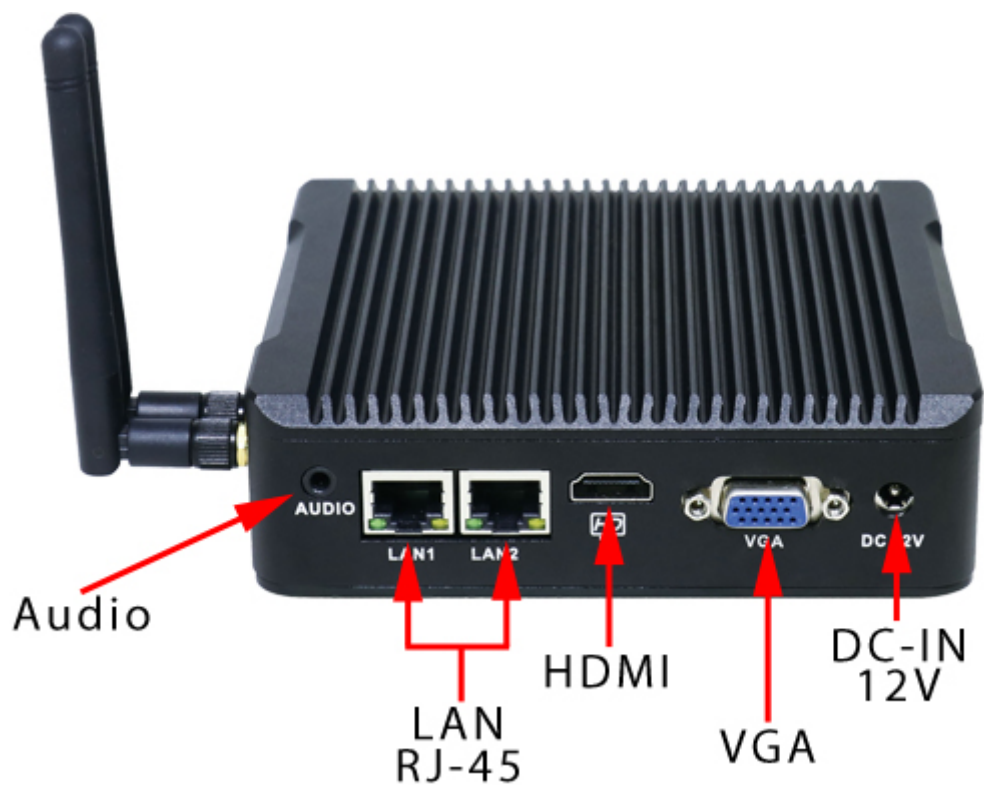

**MiniPC Nuc IBOX-501 N3** is a series of devices for industrial applications requiring continuous operation - 24 hours, 7 days a week.

[go top . . .](#)

Housing dimensions are **134 (W) x124 (L) x36 (H) mm**. Housing is made of high quality aluminum what ensures a very high resistance to mechanical damages. This model is ready at any time for operation even in extreme conditions such as heat, cold, vibration.

Using the latest technology Digital Engine (industrial fanless MiniPC) is designed for continuous multitasking operating with low power consumption. An important advantage is the effective combination of small size with considerable opportunities through the use of Intel's processor family, Intel chipset and **2/4/8GB DDR3** memory. Integrated **Intel HD Graphics** video and audio **Realtek ALC662** allow you to play a wide range of applications and media files (video, audio) - in Full HD quality. Disks offer free space **32GB/64GB/128GB SSD** and **500GB HDD**.

[go top . . .](#)

Integrated card - **Intel RTL811E 1000M Lan** and **WiFi+Bluetooth** module allows connection to the network. The computer is equipped with: two **LAN** ports, one **VGA** port, one **HDMI** port, one **USB 3.0** ports, five **USB 2.0** ports, one **COM(RS232)** port and a built-in connector on the motherboard: **SATA** port, **MiniSATA** port, one **RJ-45 COM** and one **Mini-PCIE** connector.

## Cooling

The industrial fanless MiniPC Nuc IBOX-501 N3 uses a special method of cooling. This cooling takes place mainly by means of housing having a very large surface (longitudinal lamellae, ribs) - for heat dissipation. Fan used inside the computer is designed to rapidly drain hot air from the CPU, allowing MiniPC to reach more efficiently and faster cooling.