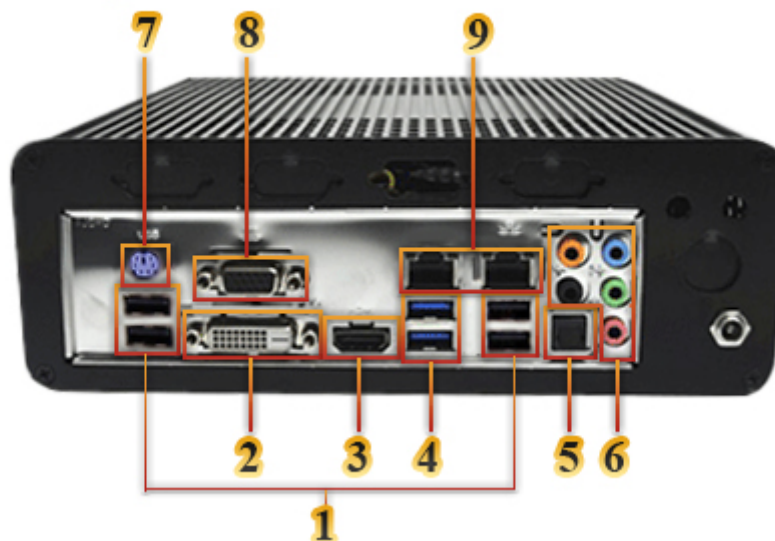

Using the latest technology Digital Engine (industrial fanless MiniPC) is designed for continuous multitasking operating with low power consumption. An important advantage is the effective combination of small size with considerable opportunities through the use of Intel's processor family, Intel chipset and **DDR3** memory. Integrated **Intel HD Graphics 4400** video and audio **Realtek ALC892** allow you to play a wide range of applications and media files (video, audio) - in Full HD quality. Disks offer free space from **320GB HDD to 500GB HDD (128GB SSD)**.

[mobilator.pl](http://mobilator.pl)

[go top . . .](#)

Integrated card - **Intel RTL8111G Gigabit Lan** (optional WiFi module) allow connection to the network. The computer is equipped with: two **LAN** ports, six **USB 2.0** ports, two **USB 3.0** ports, one **DVi** input, one **HDMI** input, one **VGA** input, one way audio, one microphone input.

## Front panel:

- 1. 2x USB 2.0
- 2. Audio/Mic

- 3. Power ON/OFF

## Rear panel:

- 1. 4x USB 2.0
- 2. 1x DVI
- 3. 1x HDMI
- 4. 2x USB 3.0

- 5. DC-IN
- 6. 7.1 CH Audio
- 7. 1x PS/2
- 8. 1x VGA

- 9. 2x RJ-45