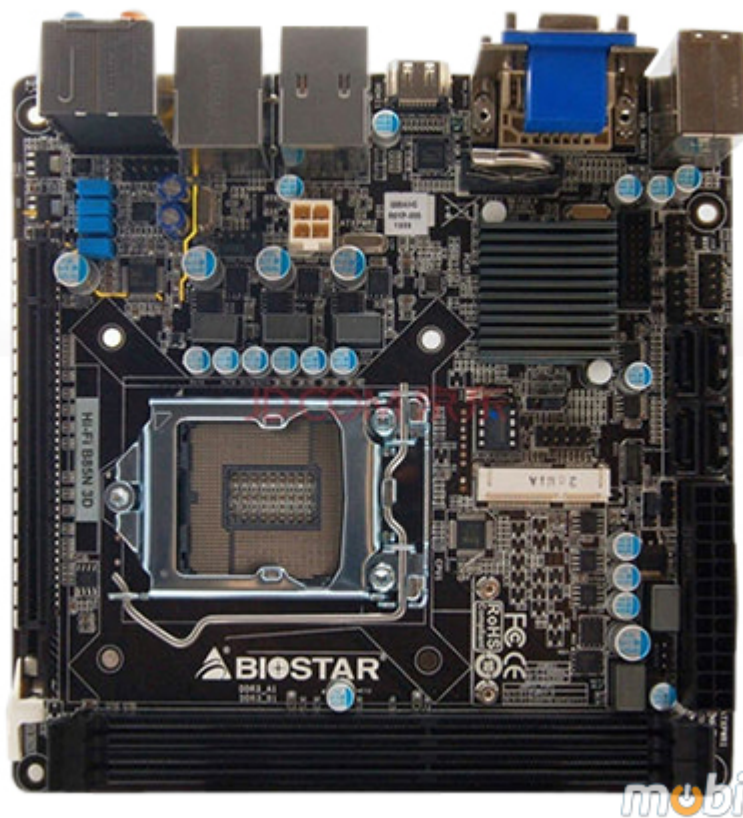

[mobilator.pl](http://mobilator.pl)

[go top . . .](#)

Integrated card - **Intel RTL8111G Gigabit Lan** (optional WiFi module) allow connection to the network. The computer is equipped with: two **LAN** ports, six **USB 2.0** ports, two **USB 3.0** ports, one **DVi** input, one **HDMI** input, one **VGA** input, one way audio, one microphone input.

## Front panel:

- 1. 2x USB 2.0
- 2. Audio/Mic

- 3. Power ON/OFF

## Rear panel:

- 1. 4x USB 2.0
- 2. 1x DVI
- 3. 1x HDMI
- 4. 2x USB 3.0

- 5. DC-IN
- 6. 7.1 CH Audio
- 7. 1x PS/2
- 8. 1x VGA

- 9. 2x RJ-45

## Mainboard: