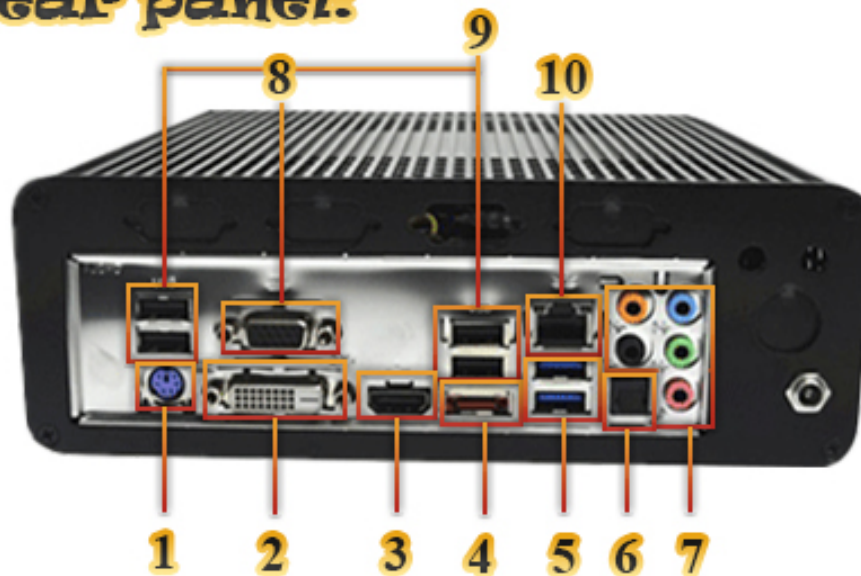

Using the latest technology Digital Engine (industrial fanless MiniPC) is designed for continuous multitasking operating with low power consumption. An important advantage is the effective combination of small size with considerable opportunities through the use of Intel's processor family, Intel chipset and **DDR3** memory. Integrated **Intel HD Graphics 4600** video and audio **Realtek ALC892** allow you to play a wide range of applications and media files (video, audio) - in Full HD quality. Disks offer free space **500GB HDD**.

[mobilator.pl](http://mobilator.pl)

[go top . . .](#)

Integrated card - **QualcommAtheros AR8171 Gigabit LAN** and **WiFi** module allow connection to the network. The computer is equipped with: one **LAN** port, six **USB 2.0** ports, two **USB 3.0** ports, one **DVi** input, one **HDMI** input, one **VGA** input, one way audio, one microphone input.

## Front panel:

- 1. 2x USB 2.0
- 2. Audio/Mic

- 3. Power ON/OFF

## Rear panel:

- 1. 1x PS/2
- 2. 1x DVI
- 3. 1x HDMI
- 4. 1x eSATA

- 5. 2x USB 3.0
- 6. DC-IN
- 7. 7.1 CH Audio
- 8. 1x VGA

- 9. 4x USB 2.0
- 10. 1x RJ-45