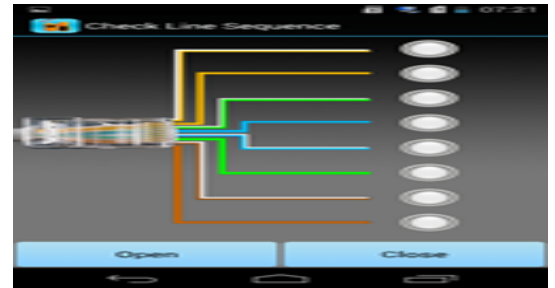

Industrial MiniPC Series mBOX-I37C7 are based on high-performance two-core processors and high-quality components. Mini computers are locked in small industrial housing which perfectly discharge heat from the device interior. Wide choice of IBOX models can give possibility to configure, enabling optimal selection of mini computer to multimedia applications and industrial applications. The biggest advantages of these devices are: small size, performance and energy efficiency. An extra pair of brackets at the bottom of the enclosure increases the possibility of installation in all kinds of places and positions. Offered model mini PC has been selectively chosen and configured specifically to the requirements of Digital Signage systems, gaming machines, amusement machines, information kiosks and industrial automation systems.