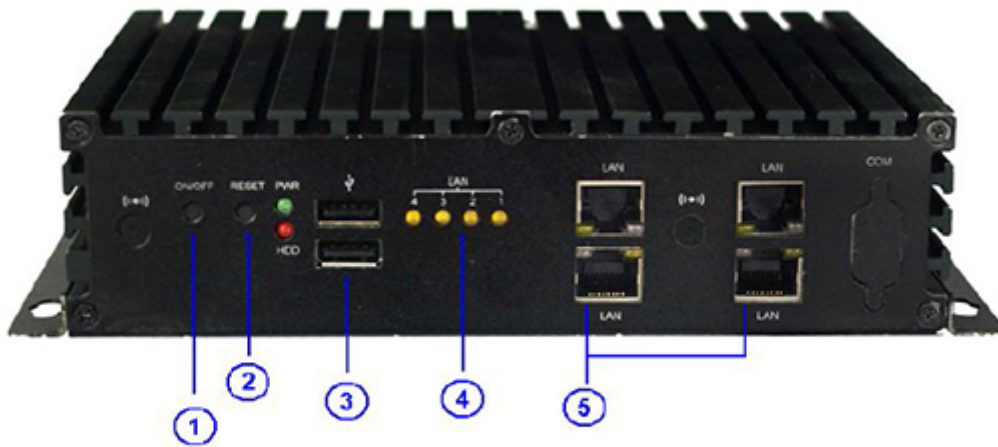

8x LAN

DDR3

Industrial MiniPC mBOX - JW373L8 v.1

Category:	MiniPC Industry
Manufacturer:	Mobikator
Supported OS:	Microsoft Windows: XP/Vista/7 , Linux
Installed OS:	-----
Chipset:	INTEL®ICH8M Express chipset
CPU Support:	-----
Installed CPU:	Intel Atom (2x1.8GHz)
Graphic Card:	Intel HD Graphics
Memory Support:	2GB DDR3
Installed Memory:	2GB DDR3
Storage (HDD) Support:	-----
Installed Storage (HDD):	32 GB mSata
IP Norm:	-----
Temp:	-10 ~50C
Storage temperature:	-30~80C
Humidity:	0 ~ 90%
Others:	Colour Black
LAN:	Realtek RTL8111EVL PCI-E Gigabit Ethernet LAN
Wireless LAN card:	Yes
3G:	-----

mBOX-JW373WL8 is a series of devices for industrial applications requiring continuous operation - 24 hours, 7 days a week.

[go top . . .](#)

Housing dimensions are **185 (W) x142 (L) x48 (H) mm**. Housing is made of high quality aluminum what ensures a very high resistance to mechanical damages. This model with weight of only **1.4 kg** is ready at any time for operation even in extreme conditions such as heat, cold, vibration.

Using the latest technology Digital Engine (industrial fanless MiniPC) is designed for continuous multitasking operating with low power consumption. An important advantage is the effective combination of small size with considerable opportunities through the use of Intel's processor family, Intel chipset and **DDR3** memory. Integrated **Intel HD Graphics** video and audio allow you to play a wide range of applications and media files (video, audio) - in Full HD quality. Disks offer free space **32GB SSD**.

mobilator.pl

[go top...](#)

Integrated card - **Realtek RTL8111EVL PCI-E Gigabit Ethernet LAN** and **WiFi** module allows connection to the network. The computer is equipped with: eight LAN port, one COM port (RS232), one VGAports, four USB 2.0 ports.