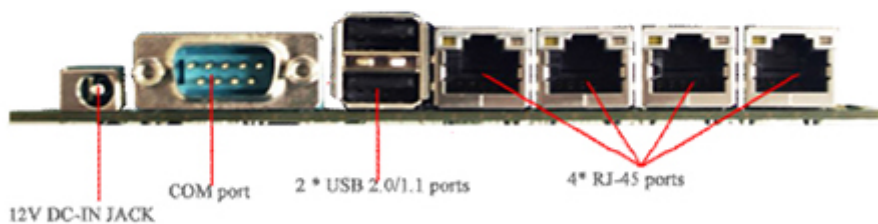

1. Power ON/OFF

2. RESET

3. 2x USB 2.0

4. 4x NIC LED's

5. 4x RJ-45