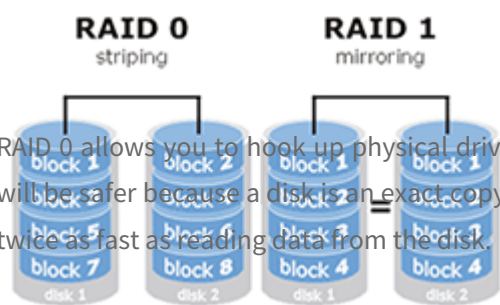

RAID 0 allows you to hook up physical drives into a single logical which allows for better use of space. With RAID 1, your data will be safer because a disk is an exact copy of the other. If one drive fails all data is still available on the other. RAID 1 is almost twice as fast as reading data from the disk.

[go top...](#)

Advanced Illumination