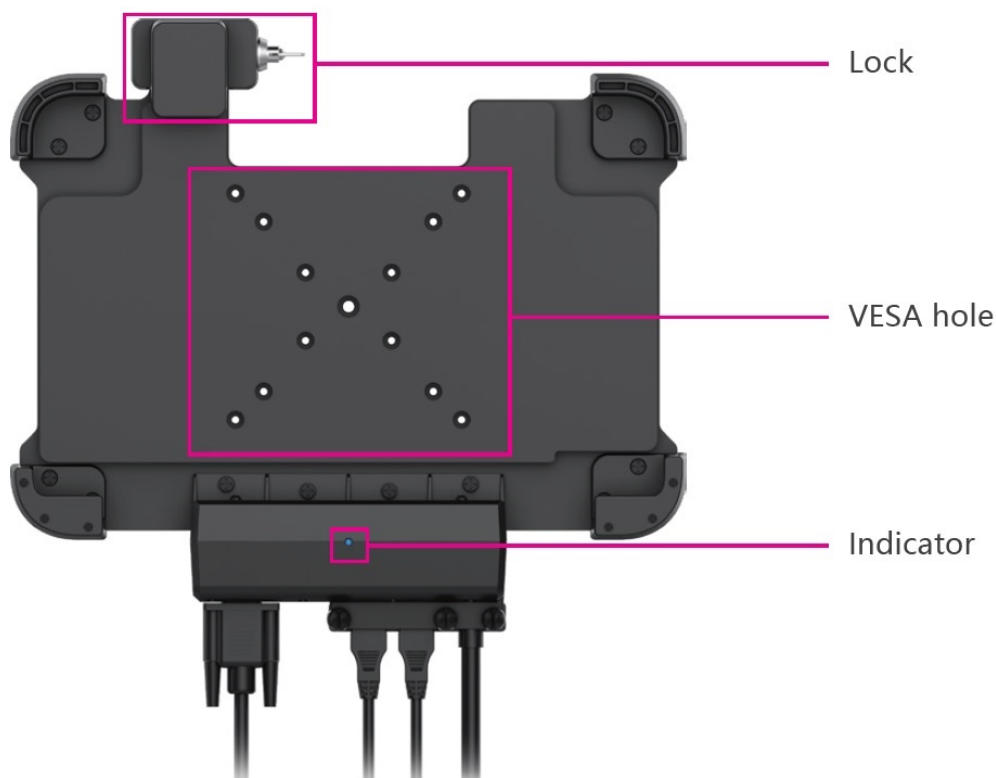

Lockable short car holder for tablets I16H / T16

Category: Accessories - mobile

Manufacturer: Mobikator

714,94 zł
net price: 581,25 zł

Description

- Durable
- Comfortable
- Compatible with Emdoor I16HH and T16
- Ports: 1x RS232, 1x RJ-45, 2x USB 2.0
- Possibility of securing - closing the tablet with a lock and key

The dedicated **Emdoor** car holder allows for comfortable and safe use of the industrial tablet in such vehicles as: passenger car, off-road car, fire engine, bus, tram, train, trucks and military combat vehicle.

It is possible to use four different inputs/outputs in this holder: 1x RS232, 1x RJ-45 and 2x USB 2.0 which are working after plugging DC.

New Portable Devices | NIP: 872-120-56-82 | Mobile.: +48 508 235 505 | e-mail: sklep@mobilator.pl