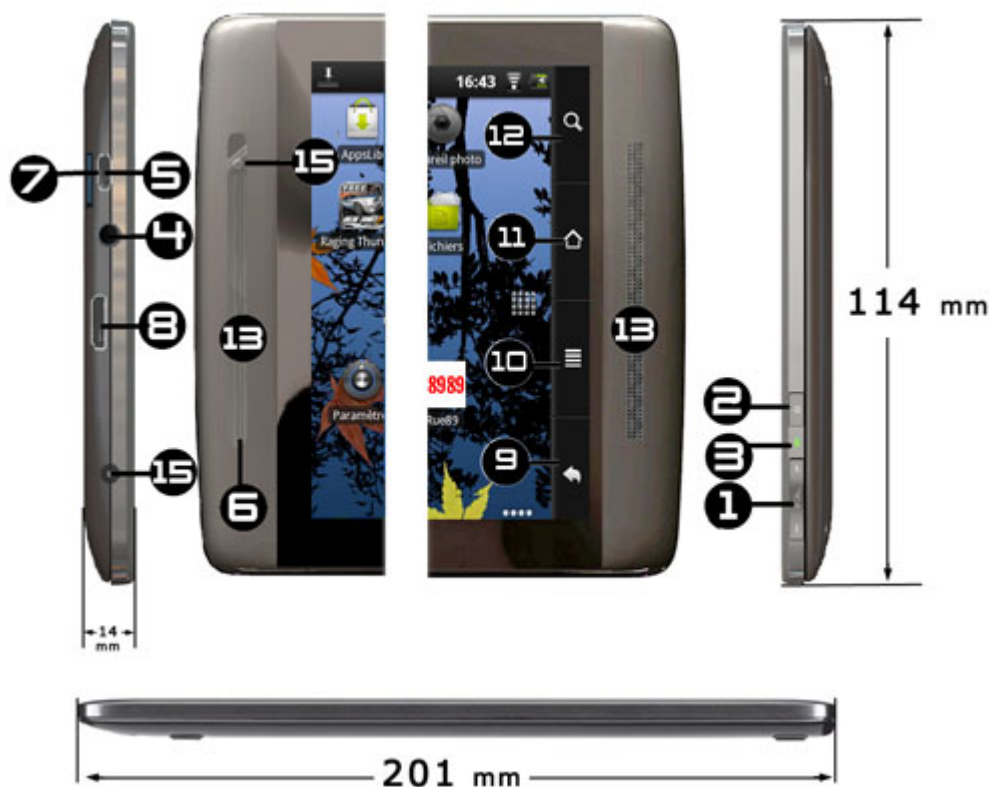

The miniaturization of processors gave the option of constructing a super-light and thin tablet. ARM Cortex A8 processor provides exceptional performance in such a small device which is the Archos 70 Internet Tablet. You can view high quality photos, videos and music. The fast processor allows you to watch movies in HD and the launch of 3D games.

Thin, light and strong

[go top...](#)

ARCHOS 70 Internet Media Tablet thinnest and lightest thanks to the modern plastic patented by Archos. Tablet owes its strength to a complicated Internal crafted in stainless steel. The use of steel frame and plastic increased the overall strength of the structure thereby giving device stylish shape.

1. Volume buttons	9. Back - button
2. On/Off Switch	10. Menu - button
3. Power / Charge indicator	11. Home - button
4. Headphone jack	12. Search - button
5. USB port	13. Speakers
6. Microphone	14. Camera