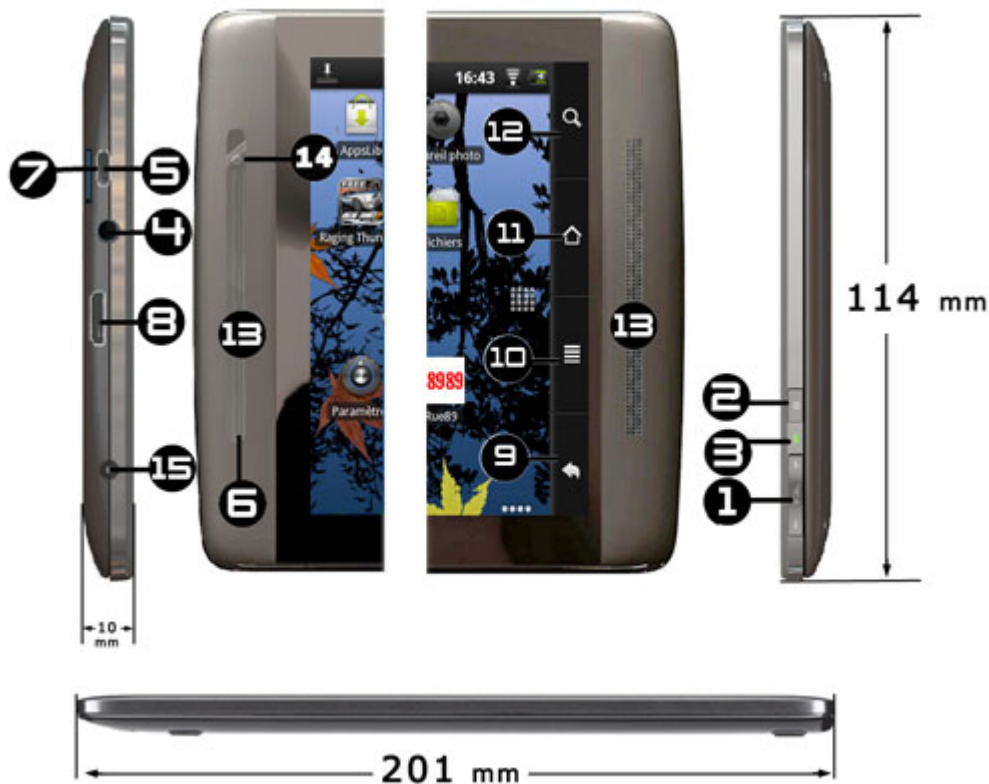

1. Volume buttons	9. Back - button
2. On/Off Switch	10. Menu - button
3. Power / Charge indicator	11. Home - button
4. Headphone jack	12. Search - button
5. USB port	13. Speakers
6. Microphone	14. Camera
7. Micro-SD slot	15. Power connector
8. Mini HDMI output	

Communication with Internetem

[go top...](#)

Archos Internet Tablet is equipped with wireless communication systems, WiFi (802.11 b / g) and Bluetooth 2.1. Expansion of the exploding growth of WiFi - wireless Internet access has led to the possibility of using this technology in the home and office. Using the ever-growing number of hot-spot access - the user Archos 70 tablet can be continuously connected to the Internet from home, your office. Implemented wireless technology gives you the freedom to choose Internet connectivity virtually anywhere, anytime.