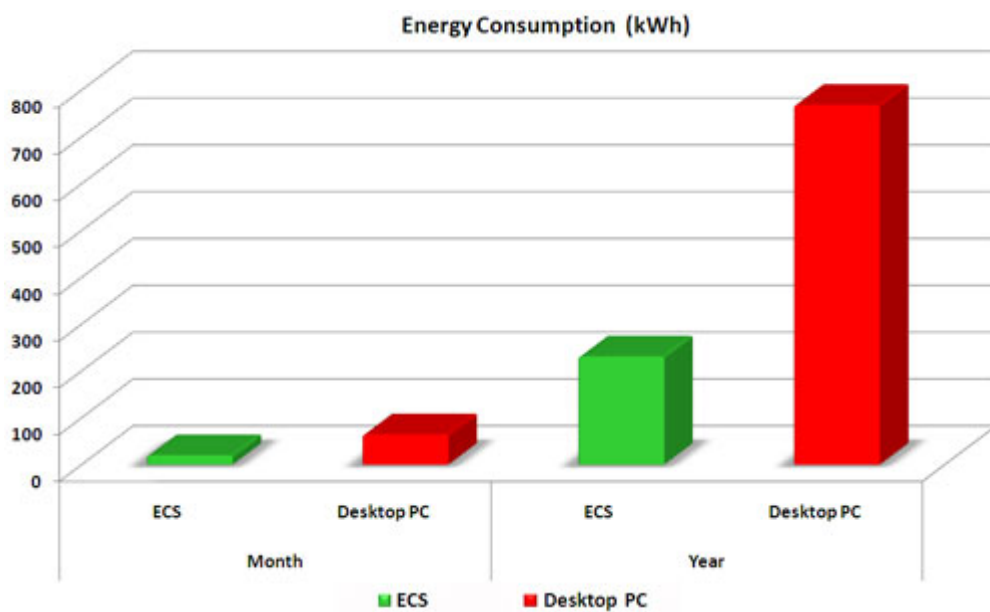

Energy saving and cost reducing