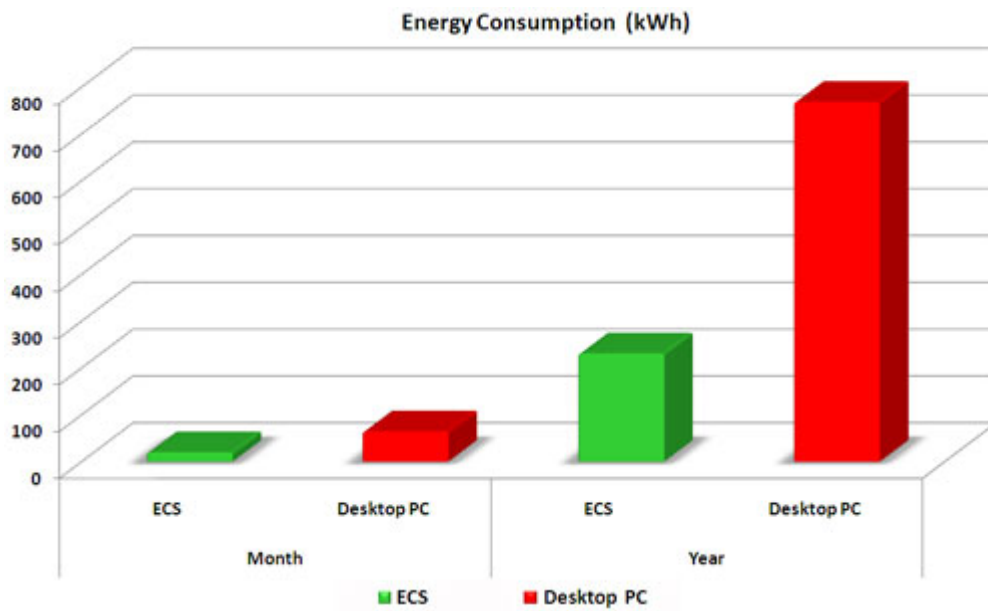

Energy saving and cost reducing

[go top...](#)