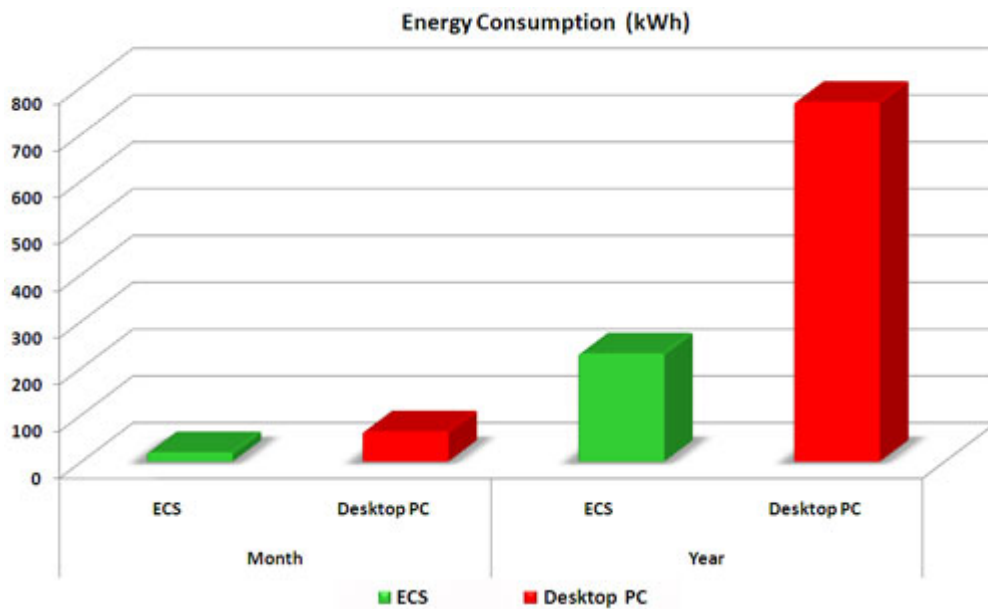

Energy saving and cost reducing

[go top...](#)