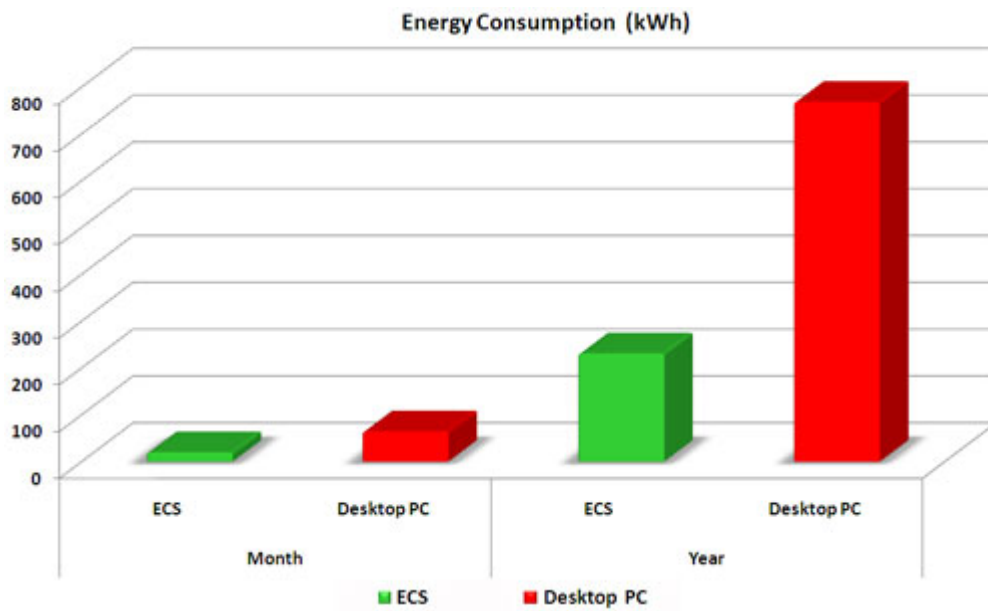

MiniPc MD200 is equipped in arrangement graphic Intel® GMA X4500 which makes possible starting on him many the newest games.

Energy saving and cost reducing

Assumption :
1) computers work after 8 hour daily
2) working 20 days in month
3) working 240 days in year