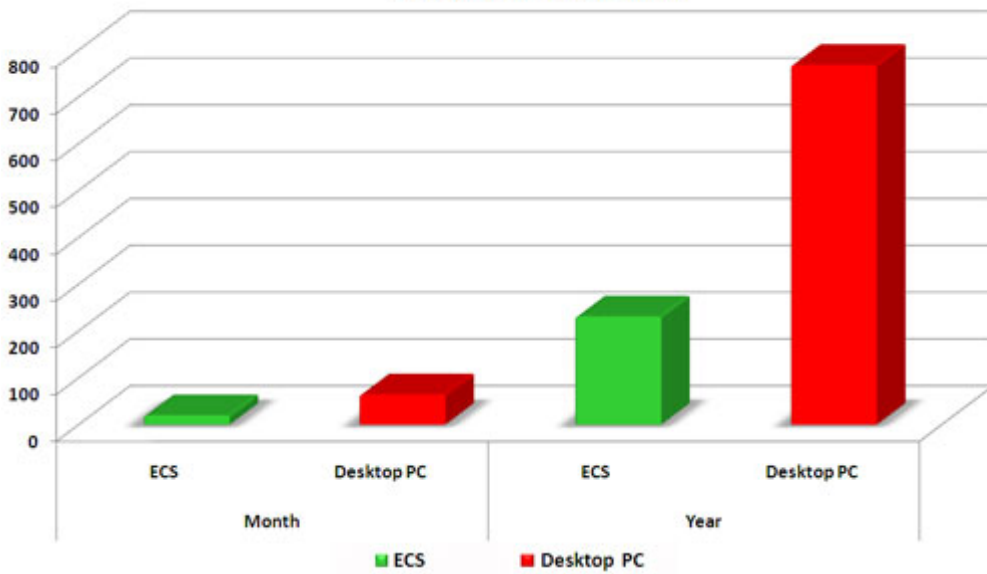

MiniPc MD210 is equipped in arrangement graphic Intel® GMA X4500 which makes possible starting on him many the newest games.

**Energy saving and cost reducing**

Energy Consumption (kWh)

Assumption :	
1)	computers work after 8 hour daily
2)	working 20 days in month
3)	working 240 days in year