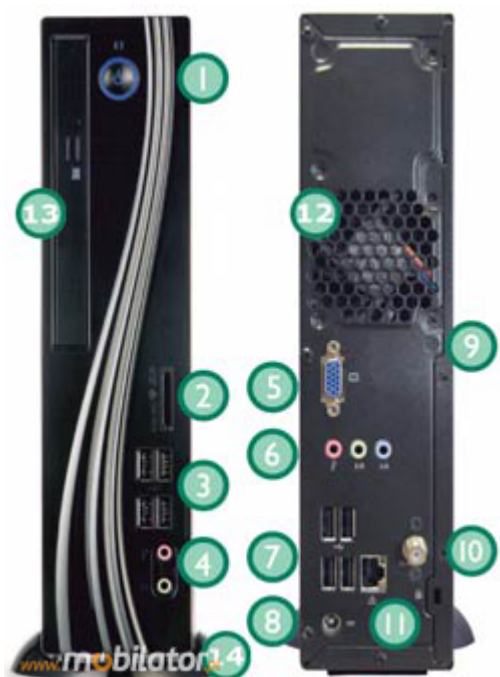

## Mini PC - ECS MS110

<b>Manufacturer:</b>	ECS
<b>Others:</b>	Optional LAN card 1000 Mbps
<b>Chipset:</b>	Intel® NM10 chipset
<b>FSB:</b>	800 MHz
<b>CPU Support:</b>	Intel® Atom processor D525 (1M Cache, 1.80 GHz)
<b>Installed CPU:</b>	Intel® Atom processor D525 (1M Cache, 1.80 GHz)
<b>Memory Support:</b>	up to 4GB 800MHz
<b>Installed Memory:</b>	No (Optional up to 4GB)
<b>Graphic Card:</b>	Integrated Graphic
<b>Storage (HDD) Support:</b>	3.5" up to 2TB SATA II SSD or HDD
<b>Installed Storage (HDD):</b>	No (Optional up to 2TB)
<b>CD/DVD Drive:</b>	CD/DVD Recorder
<b>LAN:</b>	Yes - 10/100 Mbps
<b>Wireless LAN card:</b>	No (Optional Yes)
<b>TV Tuner:</b>	Optional Yes
<b>Front Panel (ports):</b>	Card reader (SD/SDHC/MS/MS Pro/MS Pro-HG) Included, 1 x MIC-IN, 1 x Headphone output, 4 x USB 2.0
<b>Rear Panel (ports):</b>	4 x USB, 1 x D-SUB, LAN RJ45 (10/100), 2 Channel Audio, 1 Jacks, DC-in Jack, WiFi antenna (Optional)
<b>Power:</b>	19V, 65W

Internet communications used in the MS110 is integrated LAN card and an expansion slot (mini PCI-express), which allows you to install WiFi card or TV tuner.

[go top...](#)

Performance and multi use MS110 are not his the largest advantages. It first of all is then computer, so small, that his sizes (270mm x 205mm x 70mm) it reminds home encyclopaedia, and use of systems soundproofing work it inflicts that he is practically inaudible for human ear.

1. CD/DVD Drive
2. 4 in 1 Card Reader
3. USB Connectors
4. Microphone and headphone jack
5. HDMI connector
6. USB Connectors
7. Connectors audio 7.1
8. DC-in Jack
9. External Antenna
10. VGA Connector
11. LAN port
12. Fans
13. Switch On/Off
14. Stand