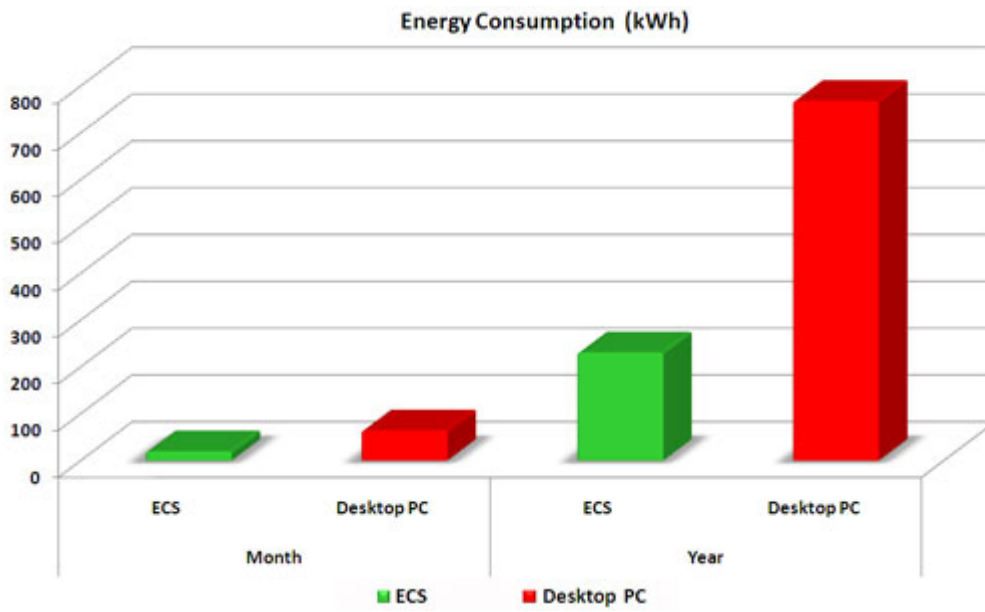

Energy saving and cost reducing

[go top...](#)