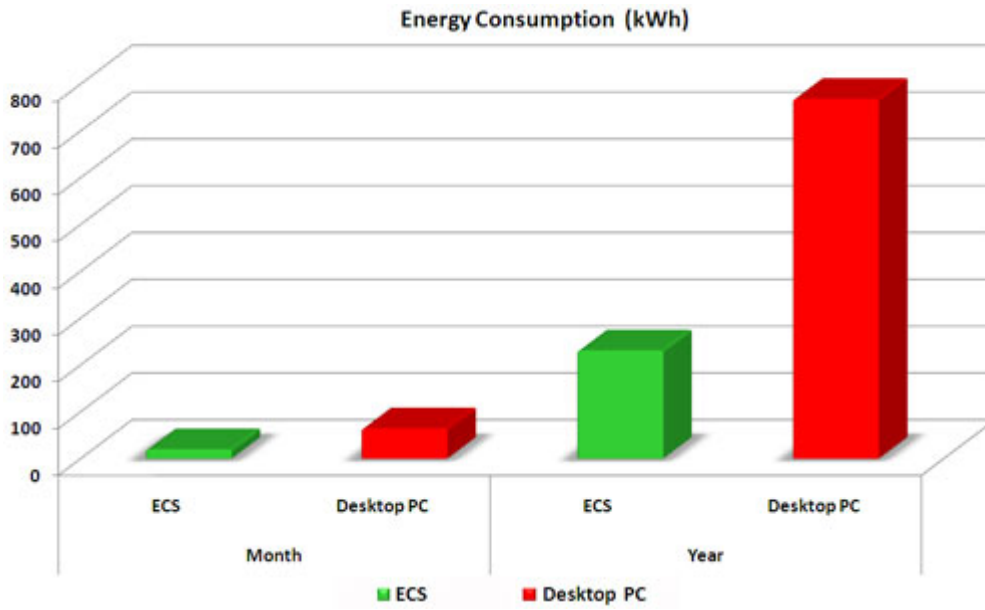

Energy saving and cost reducing

[go top...](#)