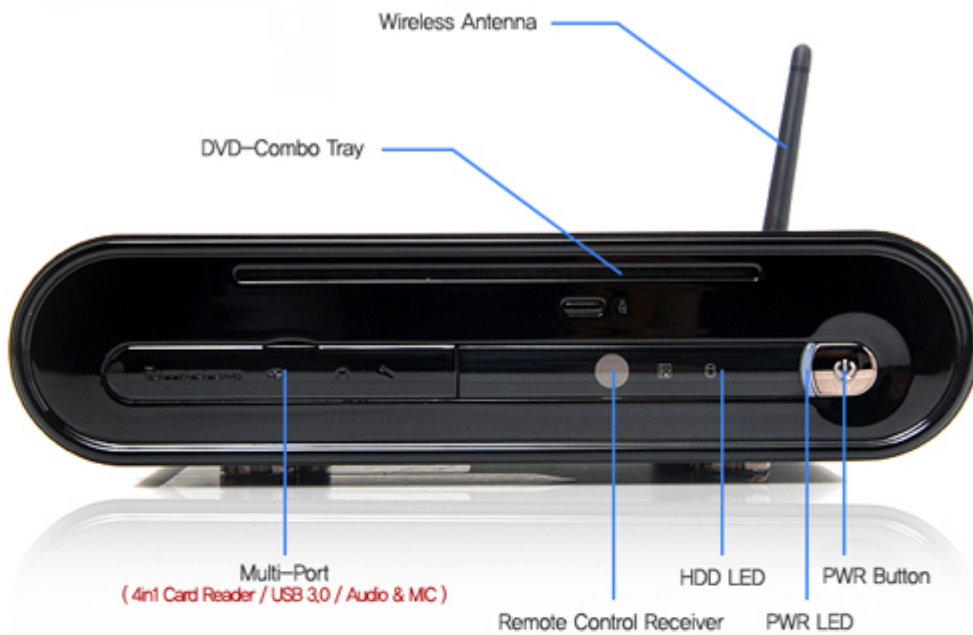

D2301 Mini PC

Front panel

D2301 Mini PC

Rear panel