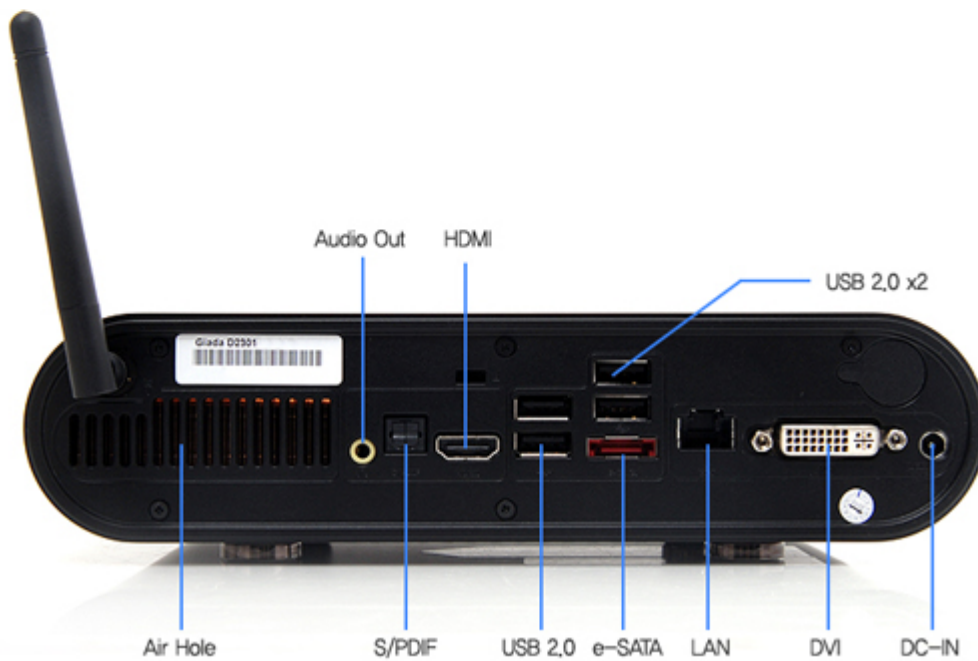

layer, D2301 ideally it will check in player of films, music and pictures, we thanks to built-in HDMI will get the very good quality of picture, and additionally (on customer's wish) which can be equipped in Television Tuner it will make him multimedia combines harvester.

Description

[go top...](#)

D2301 Mini PC

Front panel

D2301 Mini PC

Rear panel

D2301 Mini PC

Dimensions