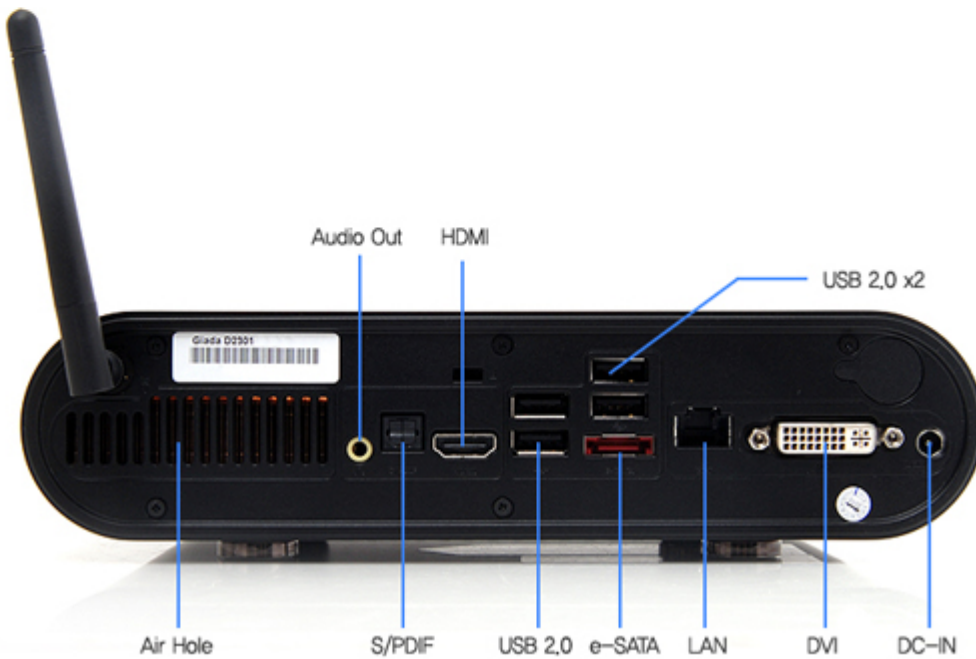

D2301 Mini PC

Dimensions

54.5mm