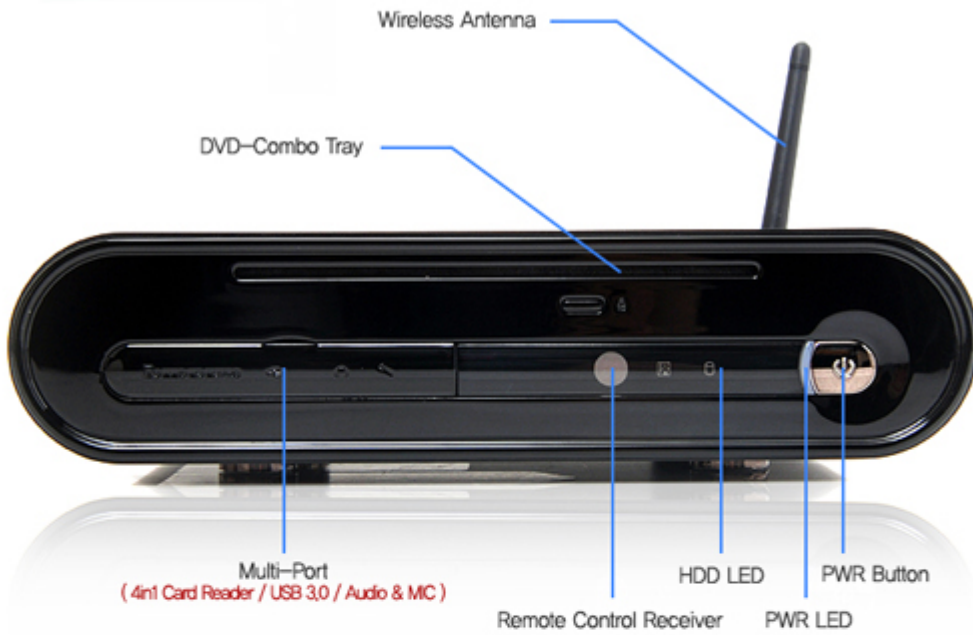

D2301 Mini PC

Front panel

D2301 Mini PC

Rear panel