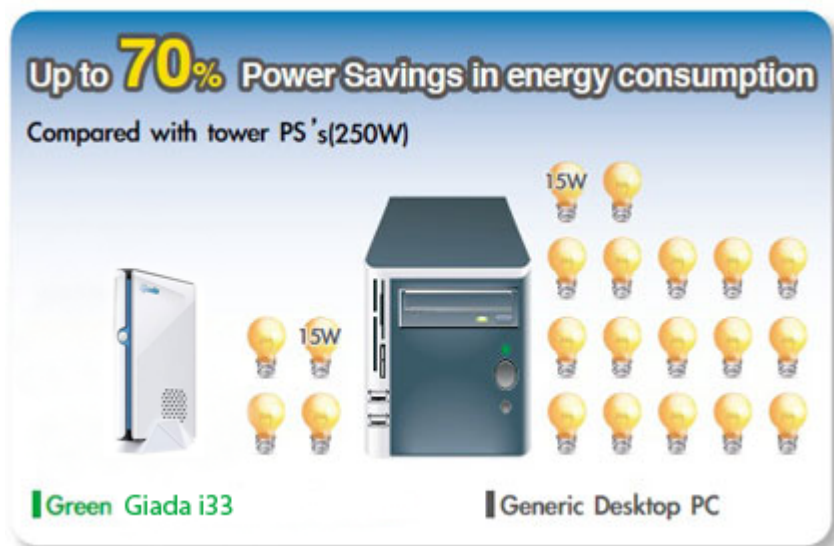

Mini PC - Giada i33

Manufacturer:	Giada
Others:	Color - Black, Wight, Bluetooth
Chipset:	Intel® NM10
FSB:	800MHz
CPU Support:	Intel® Atom™ processor D425 (512K Cache, 1.80 GHz)
Installed CPU:	Intel® Atom™ processor D425 (512K Cache, 1.80 GHz)
Memory Support:	do 2GB 800MHz
Installed Memory:	1GB DDR II 800MHz
Graphic Card:	Integrated Intel® GMA 3150
Storage (HDD) Support:	1 x 2.5" SATA II HDD up to 320GB
Installed Storage (HDD):	320GB - 2,5" SATA II
CD/DVD Drive:	Optional Plug-in on USB
LAN:	Gigabit
Wireless LAN card:	802.11n
TV Tuner:	No
Front Panel (ports):	1 x USB 2.0, 1 x Microphone In, 1 x Audio Out, SD Card Reader
Rear Panel (ports):	4 x USB 2.0, 1 x VGA, 1 x HDMI, 1 x LAN RJ45, 1 x DC JACK
Power:	40W Adaptor

Description

[go top...](#)

i33 Mini PC Description

www.mobilator.pl

1. ON / OFF switch
2. Microphone jack
3. Headphone jack
4. USB 2.0 Port
5. SD Card Reader
6. DC-in Jack
7. RJ-45 Port
8. VGA connector
9. 4x USB 2.0 Ports
10. HDMI
11. Vents

i33 Mini PC Dimensions

70% lower power consumption than with a standard desktop computer

Thanks to use of energy-saving technologies the Giada uses many less electric energy, and his culture of work pierces the standard stationary computer many the times.