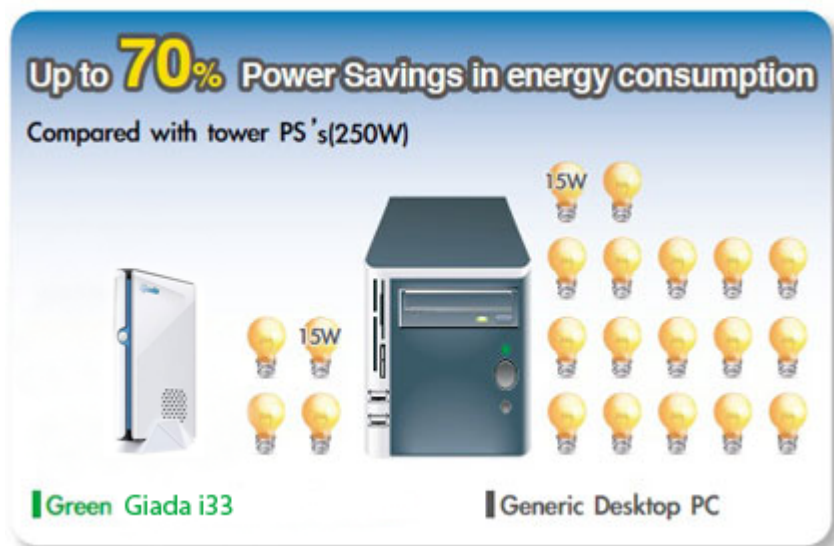

Mini PC - Giada i33 Pro

Manufacturer:	Giada
Others:	Color - Black, Wight, Bluetooth
Chipset:	Intel® NM10
FSB:	800MHz
CPU Support:	Intel® Atom™ processor D525 (1M Cache, 1.80 GHz)
Installed CPU:	Intel® Atom™ processor D525 (1M Cache, 1.80 GHz)
Memory Support:	up to 2GB 800MHz
Installed Memory:	2GB DDR II 800MHz
Graphic Card:	Integrated Intel® GMA 3150
Storage (HDD) Support:	1 x 2.5" SATA II HDD up to 320GB
Installed Storage (HDD):	320GB - 2,5" SATA II
CD/DVD Drive:	Optional Plug-in on USB
LAN:	Gigabit
Wireless LAN card:	802.11n
TV Tuner:	No

i33 Mini PC Dimensions

www.mobilator.pl

70% lower power consumption than with a standard desktop computer

Thanks to use of energy-saving technologies the Giada uses many less electric energy, and his culture of work pierces the standard stationary computer many the times.