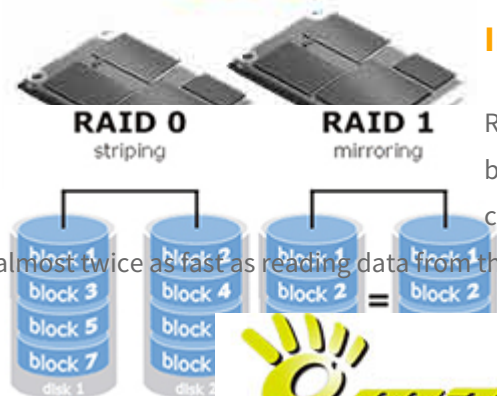

Increased security and faster work in RAID

RAID 0 allows you to hook up physical drives into a single logical which allows for better use of space. With RAID 1, your data will be safer because a disk is an exact copy of the other. If one drive fails all data is still available on the other. RAID 1 is

almost twice as fast as reading data from the disk.