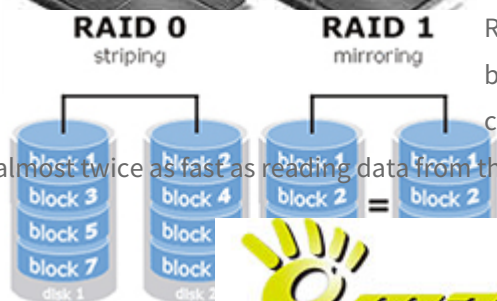

Increased security and faster work in RAID

RAID 0 allows you to hook up physical drives into a single logical which allows for better use of space. With RAID 1, your data will be safer because a disk is an exact copy of the other. If one drive fails all data is still available on the other. RAID 1 is

almost twice as fast as reading data from the disk.