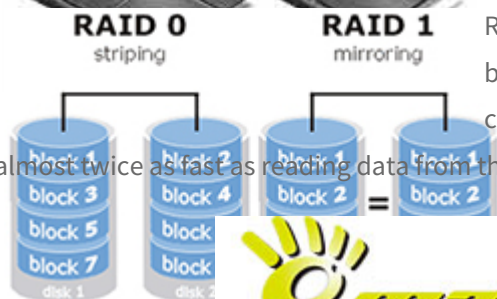

Increased security and faster work in RAID

RAID 0 allows you to hook up physical drives into a single logical which allows for better use of space. With RAID 1, your data will be safer because a disk is an exact copy of the other. If one drive fails all data is still available on the other. RAID 1 is

almost twice as fast as reading data from the disk.