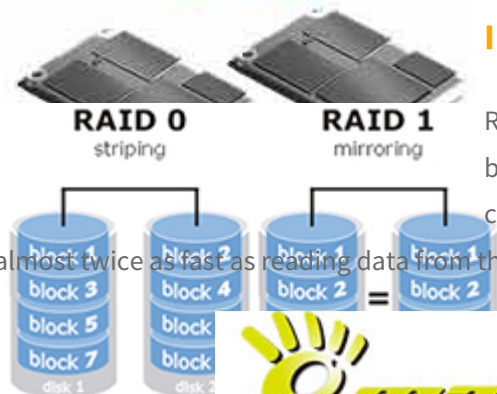

[do góry...](#)

Flexible storage

Flash SSD (Solid State Disc). They have no moving parts and only the same electronics. SSD two times faster reads and writes data over standard drives 2.5". Additionally, consumes little energy, and in general does not heat up and reduces the CPU load up to 10%.

SSD

LUB

Manli **M-T4H35** can support a total of one **HDD** or **SSD** 2.5 ". Nettop **Manli T4** is an alternative to installing **two** mSATA drive on which you can install and frequently used applications. Such a solution leads to a super-fast action of our little computer.

The speed of operations carried out applications installed on the mSATA drives can increase up to 30%.

Increased security and faster work in RAID

RAID 0 allows you to hook up physical drives into a single logical which allows for better use of space. With RAID 1, your data will be safer because a disk is an exact copy of the other. If one drive fails all data is still available on the other. RAID 1 is

almost twice as fast as reading data from the disk.

mobikator.pl

[go top . . .](#)

Very small size

You do not have to worry about where you put your old desktop computer in the house or office. The Manli M-T4H35 problem disappears forever, because it has a very small size (126.7 x 126.7 x 45mm) which allows you to set him everywhere. With exquisite workmanship and energy efficient it is in the forefront of devices in this segment and is hit on the Polish market. Additionally MiniPC housing is made of an elegant brushed aluminum, which is very small nettop it has a modern design.