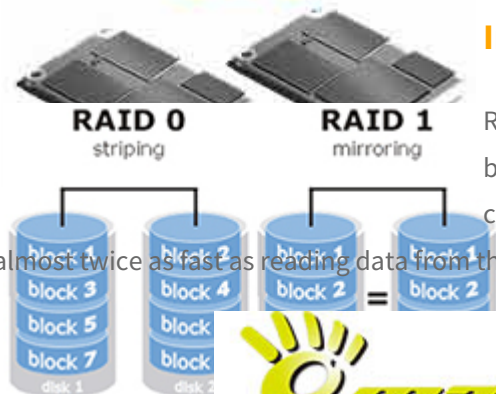

Increased security and faster work in RAID

RAID 0 allows you to hook up physical drives into a single logical which allows for better use of space. With RAID 1, your data will be safer because a disk is an exact copy of the other. If one drive fails all data is still available on the other. RAID 1 is

almost twice as fast as reading data from the disk.