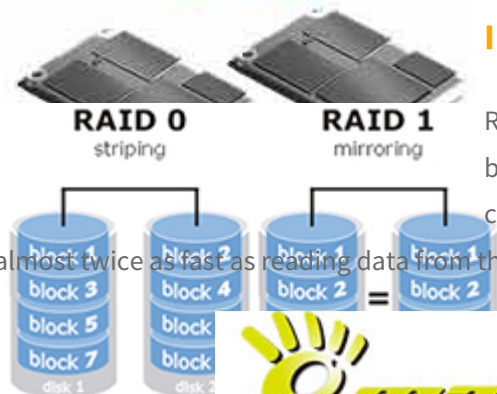

Increased security and faster work in RAID

RAID 0 allows you to hook up physical drives into a single logical which allows for better use of space. With RAID 1, your data will be safer because a disk is an exact copy of the other. If one drive fails all data is still available on the other. RAID 1 is

almost twice as fast as reading data from the disk.