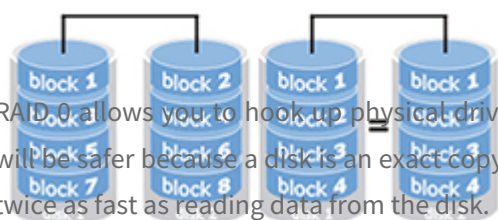

SSD

OR

RAID 0
striping

RAID 1
mirroring

Increased security and faster work in RAID

RAID 0 allows you to hook up physical drives into a single logical which allows for better use of space. With RAID 1, your data will be safer because a disk is an exact copy of the other. If one drive fails all data is still available on the other. RAID 1 is almost twice as fast as reading data from the disk.