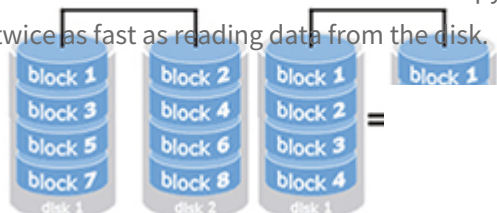

[go top...](#)

New generation Intel® HD 4400

Nettop **Manli M-T6H41** equipped with powerful integrated graphics **Intel® HD 4400**. Intel® graphics solution adds a new generation of computer power, offering extremely high performance graphics. Go beyond simple Internet browsing by offering the rich multimedia capabilities, the clever arrangement of the Intel® HD. Watch the video in full 1080p on sites like YouTube HD, and played with the stick. Play the most popular PC games and enjoy the acceleration popular applications in the field of video and image processing, providing higher performance when editing and converting videos, face tracking during the pictures and much more.

[go top . . .](#)

Flexible storage

From moving parts and only the same electronics. SSD two times faster reads and writes data over standard drives 2.5 ". Additionally, consumes little energy, and in general does not heat up and reduces the CPU load up to 10%.

Manli M-T6H41 can support a total of one HDD or SSD 2.5 ".

This approach leads to a super-fast action of our little computer.

The rate of operations performed on the applications installed SSD can increase up to 40%.

Increased security and faster work in RAID

RAID 0 allows you to hook up physical drives into a single logical which allows for better use of space. With RAID 1, your data will be safer because a disk is an exact copy of the other. If one drive fails all data is still available on the other. RAID 1 is almost twice as fast as reading data from the disk.