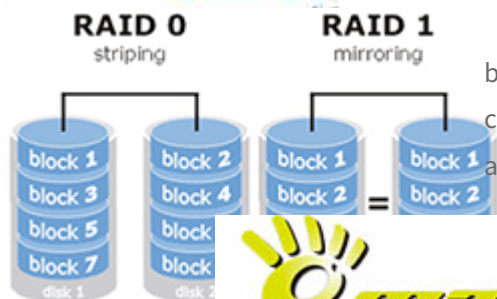

Increased security and faster work in RAID

RAID 0 allows you to hook up physical drives into a single logical which allows for better use of space. With RAID 1, your data will be safer because a disk is an exact copy of the other. If one drive fails all data is still available on the other. RAID 1 is almost twice as fast as reading data from the disk.