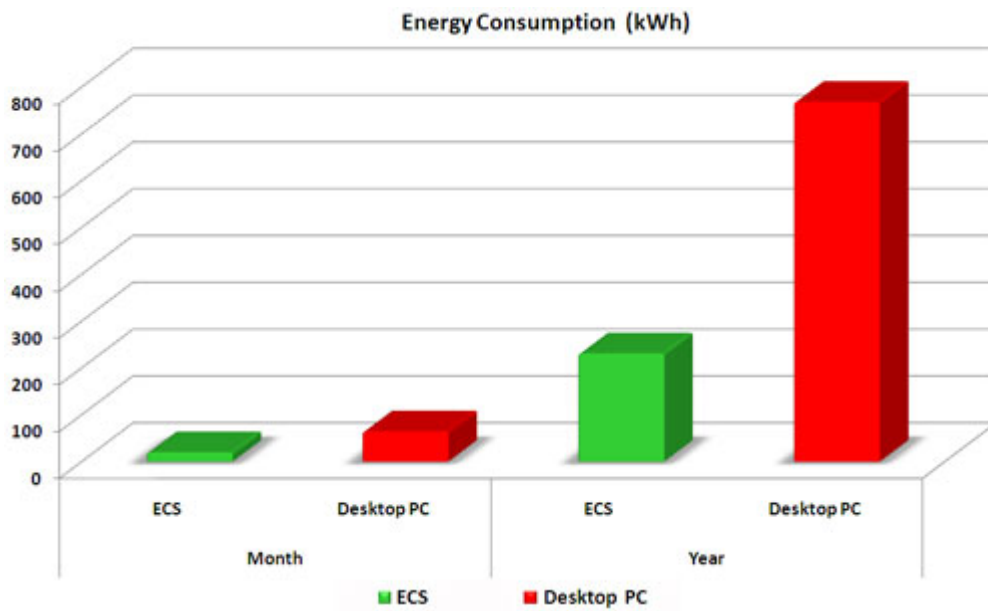

Energy saving and cost reducing