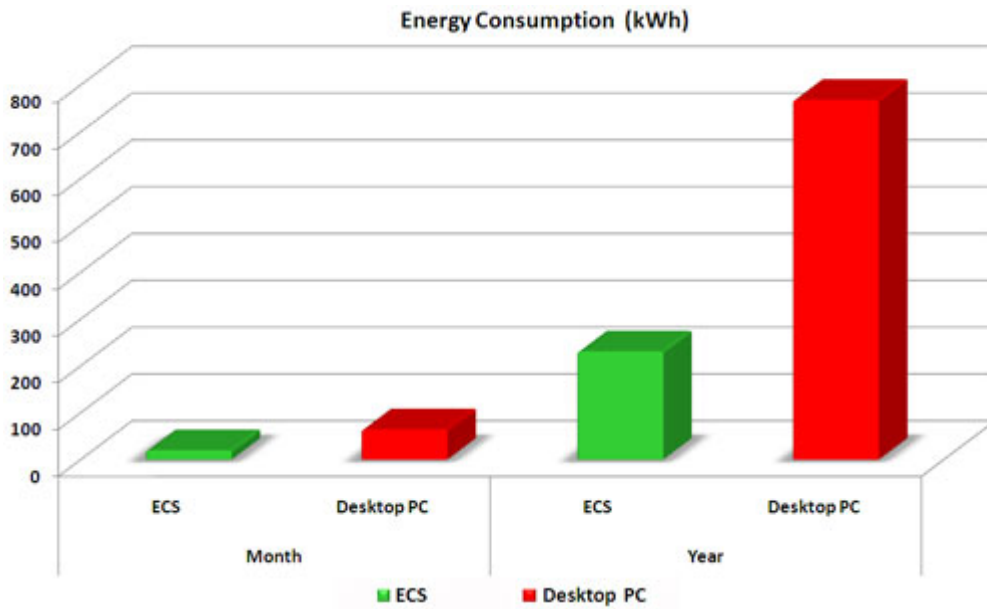

Energy saving and cost reducing