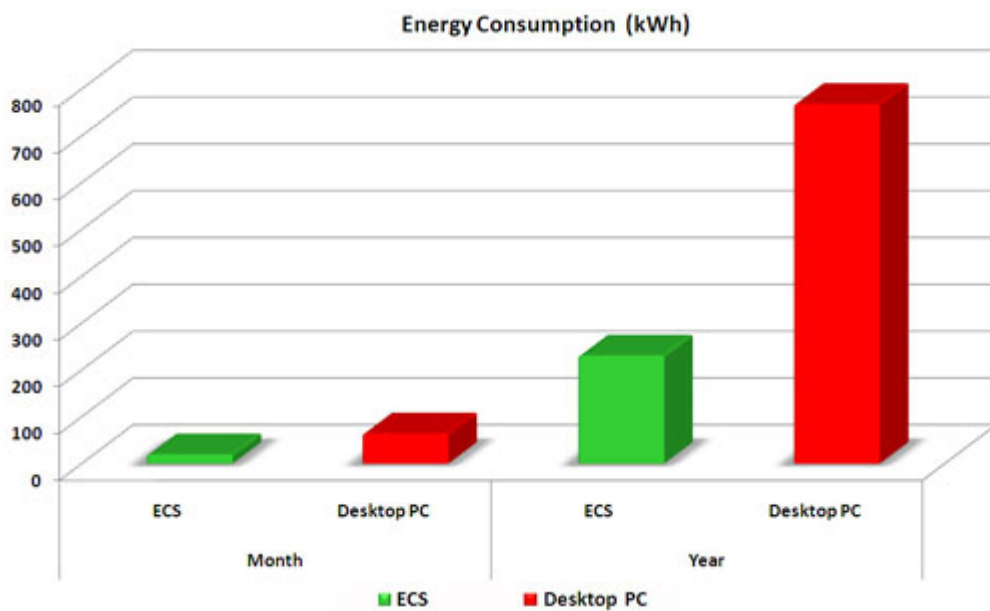

MiniPc MD210 is equipped in arrangement graphic Intel® GMA X4500 which makes possible starting on him many the newest games.

Energy saving and cost reducing

Assumption :
1) computers work after 8 hour daily
2) working 20 days in month
3) working 240 days in year