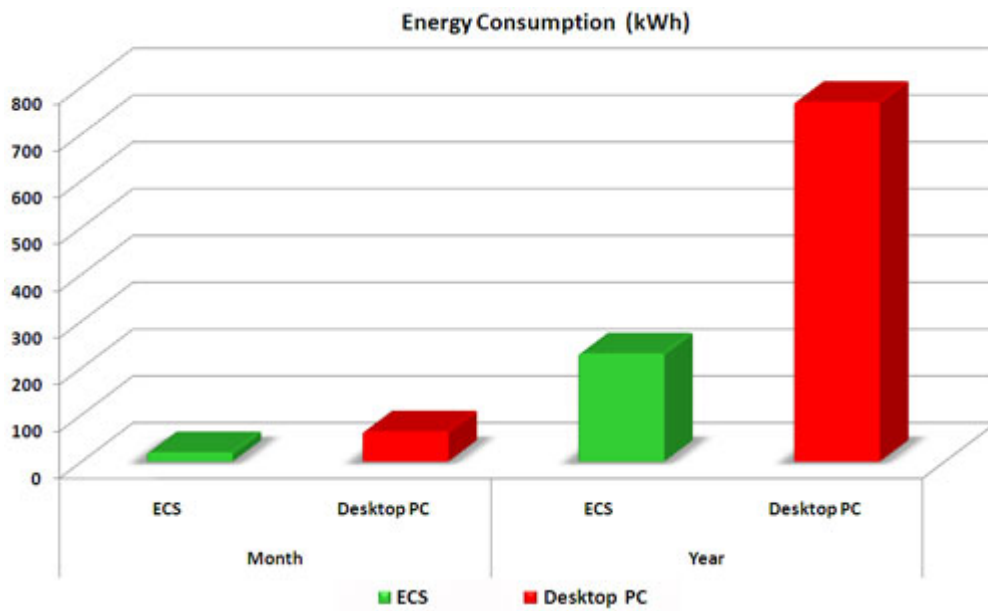

MiniPc MD210 is equipped in arrangement graphic Intel® GMA X4500 which makes possible starting on him many the newest games.

Energy saving and cost reducing

Assumption :
1) computers work after 8 hour daily
2) working 20 days in month
3) working 240 days in year